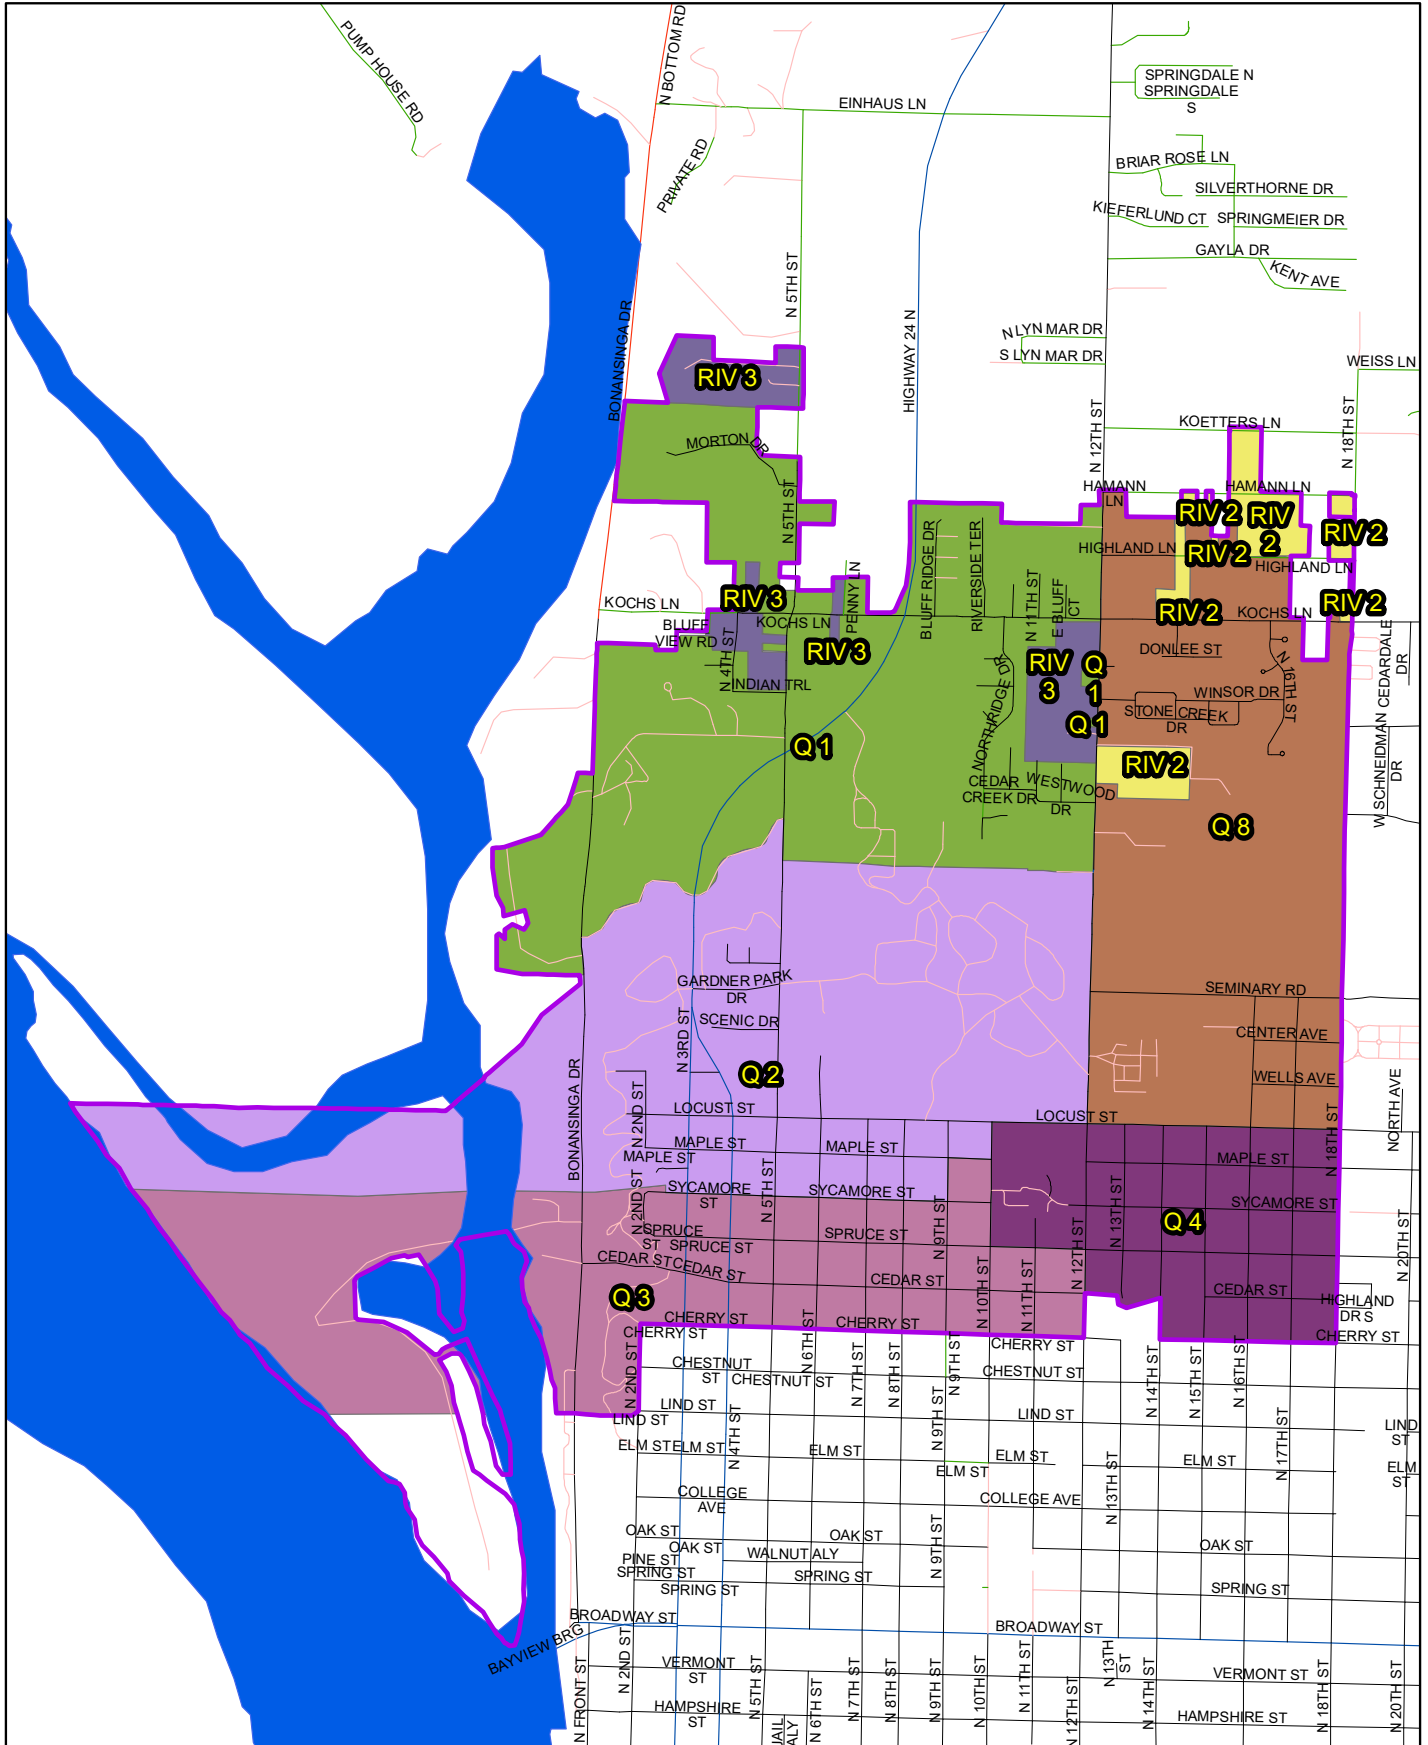

Quincy Ward 1