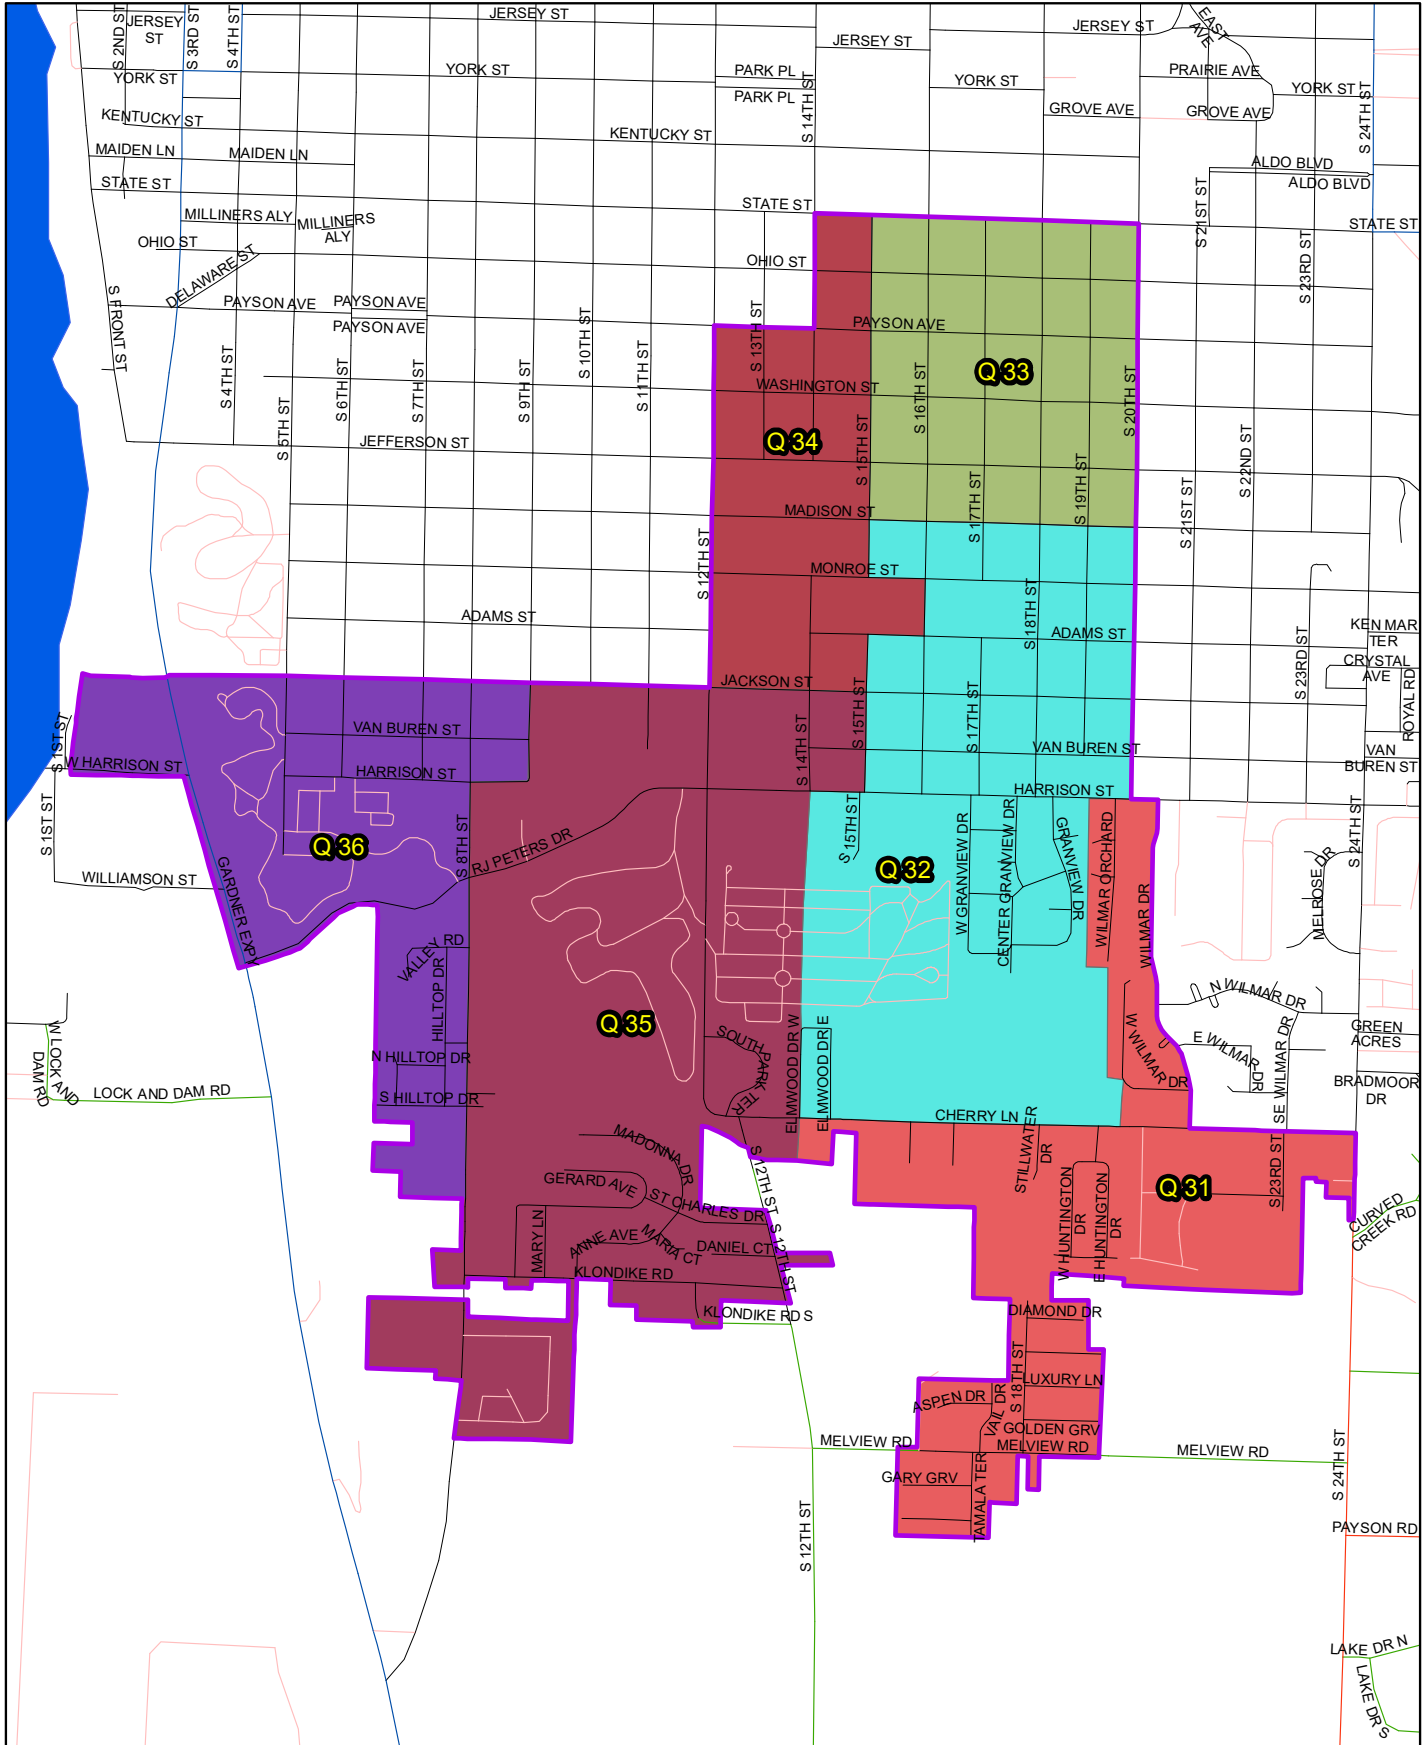

Quincy Ward 6