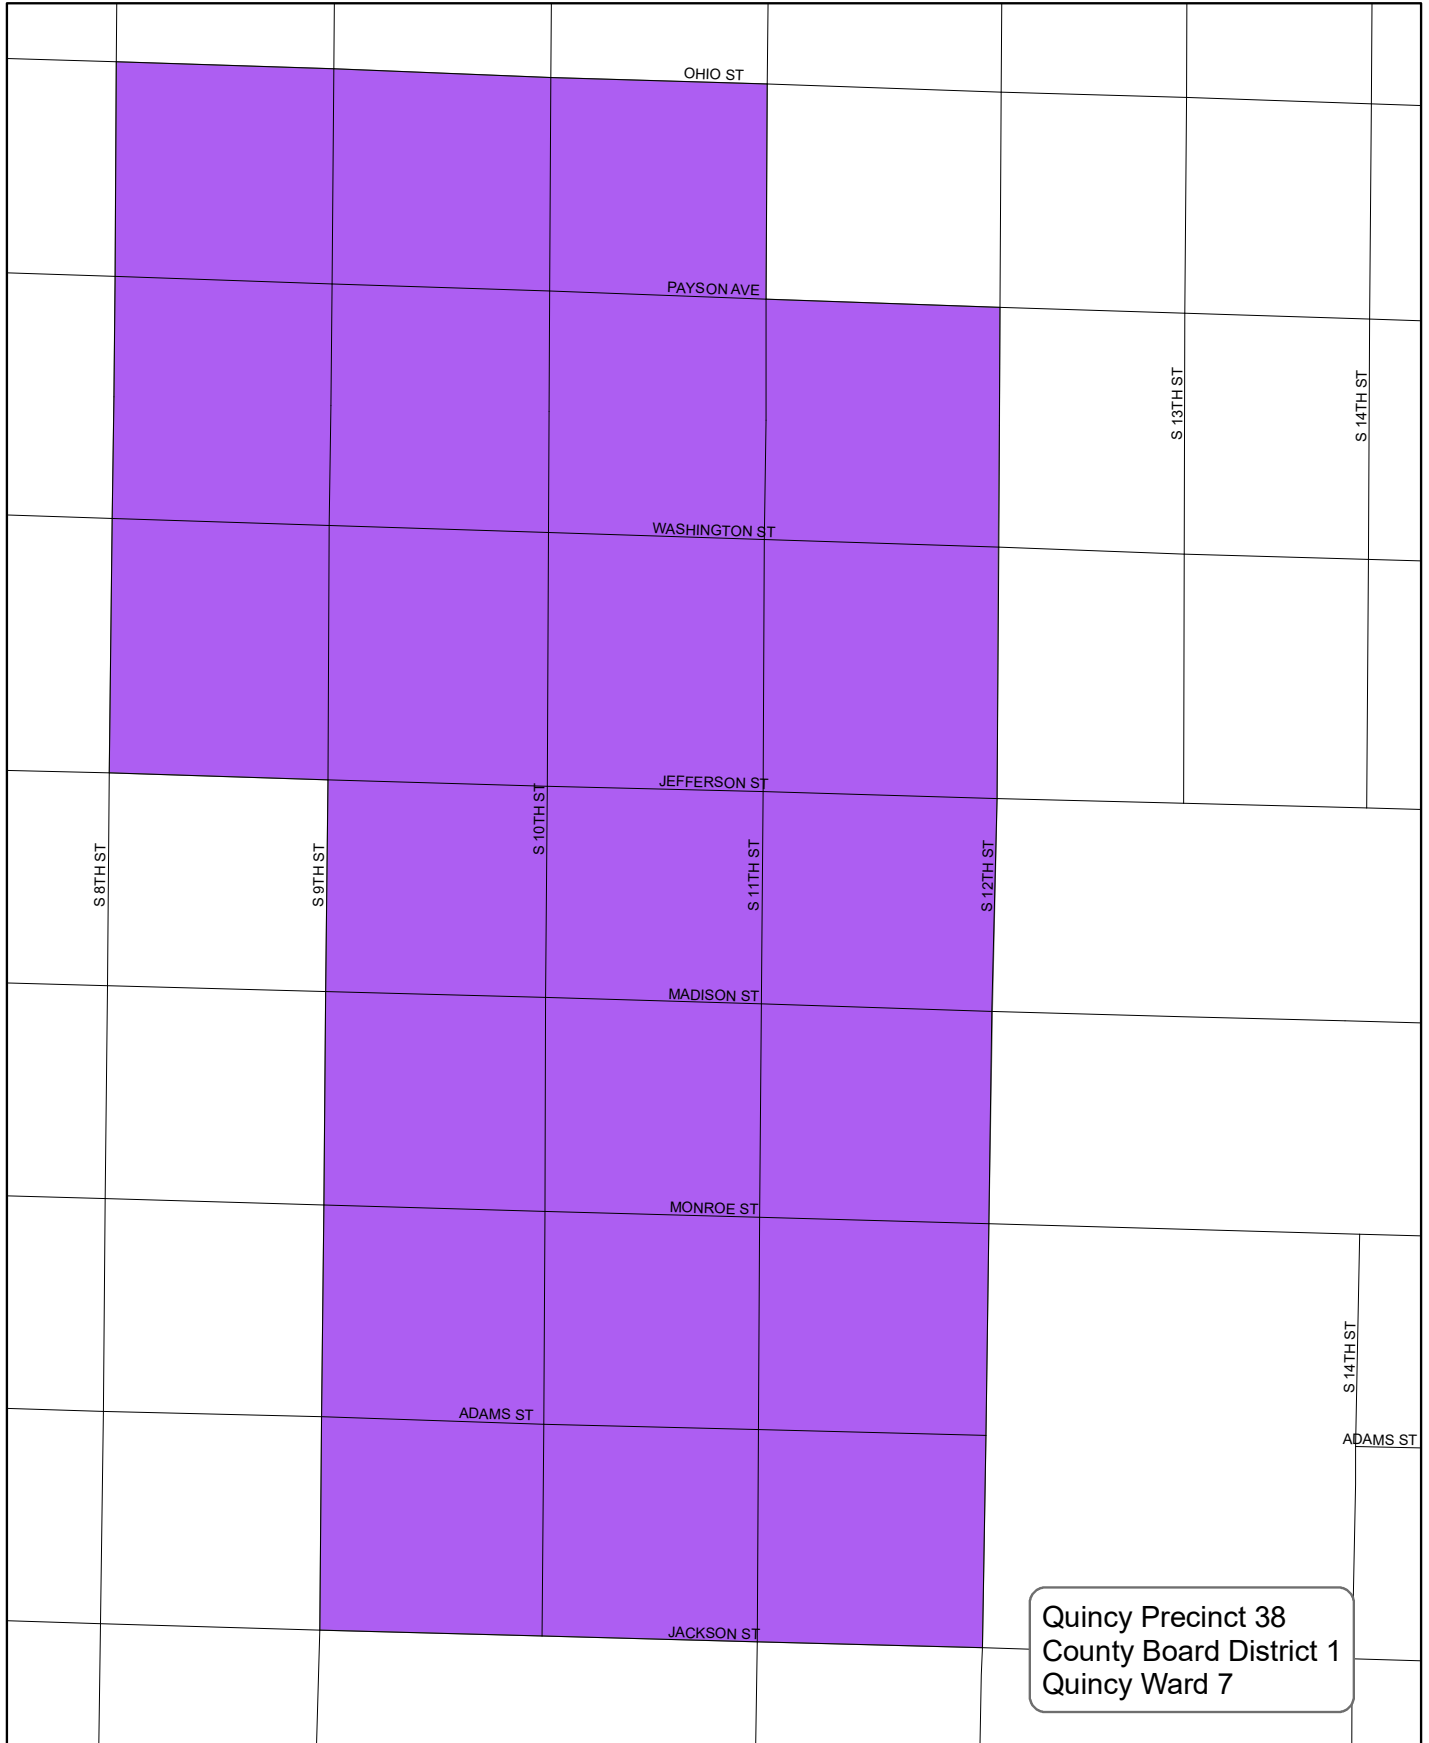

County Board - District 7

County Board District 7 is outside the southernmost edge of the City of Quincy and continuing along the southern part of the county.

County Board District 6 contains the precincts of Burton, Fall Creek, Melrose 1, Melrose 2, Melrose 3, Melrose 4, Melrose 5, Melrose 6, Payson 1, Payson 2, and Richfield.

Quincy Precinct 34

Quincy Precinct 35

Quincy Precinct 36

Quincy Precinct 37

Quincy Precinct 38

Quincy Precinct 39

Quincy Precinct 40

Richfield