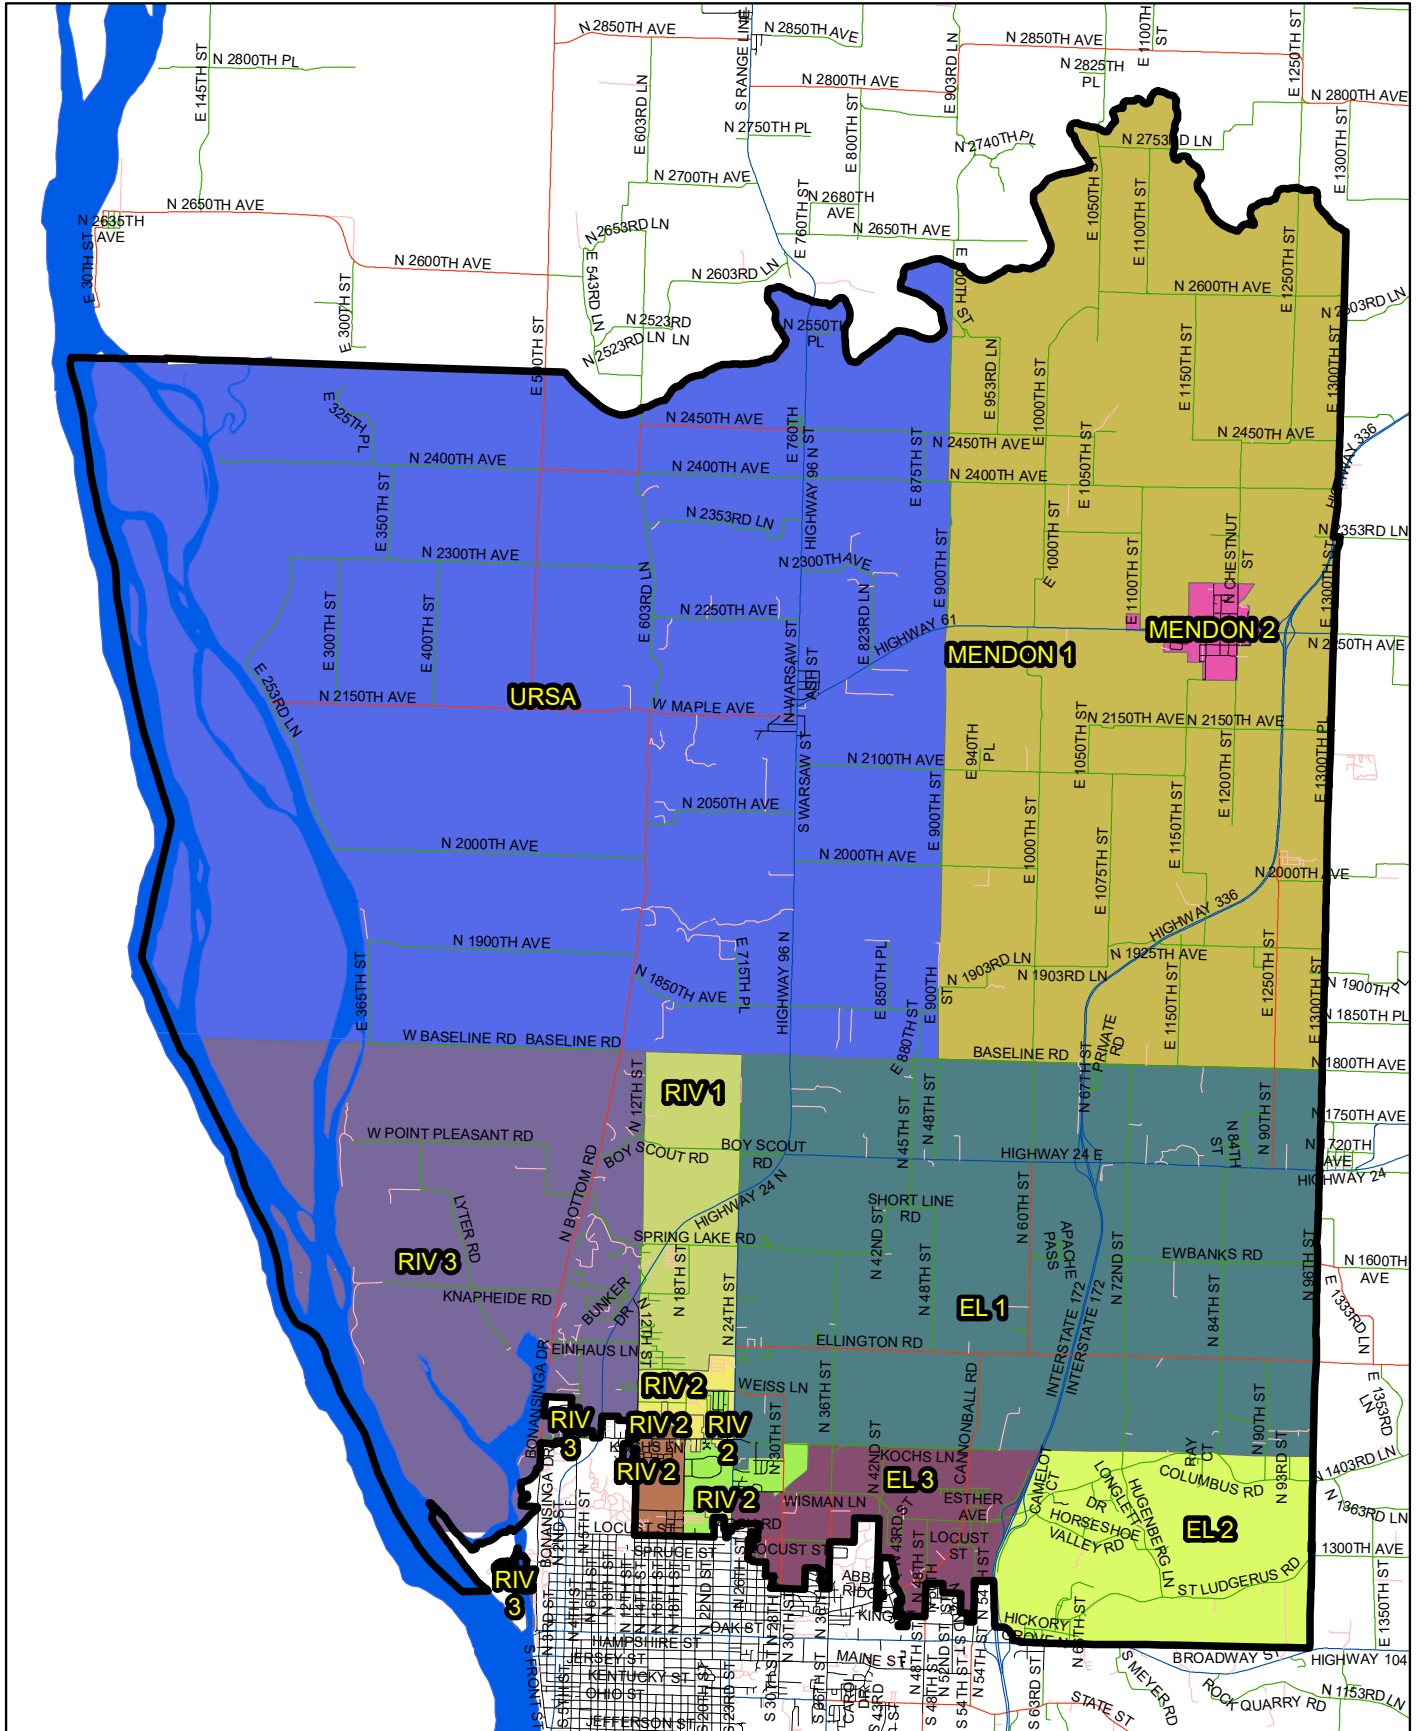

County Board District 6 is completely rural district along the north edge of the county and continuing along the far east part of the county.

County Board District 6 contains the precincts of Beverly, Camp Point 1, Camp Point 2, Clayton, Columbus, Concord, Gilmer, Honey Creek, Houston, Keene, Liberty, Lima, Northeast, and McKee.

County Board - District 7

County Board District 7 is outside the southernmost edge of the City of Quincy and continuing along the southern part of the county.

County Board District 6 contains the precincts of Burton, Fall Creek, Melrose 1, Melrose 2, Melrose 3, Melrose 4, Melrose 5, Melrose 6, Payson 1, Payson 2, and Richfield.

County Board District 1

County Board District 2

County Board District 4

County Board District 5

County Board District 5 (map 2)

County Board District 5 (map 3)

County Board District 6

County Board District 7

Quincy Wards

City of Quincy – Ward 1

City of Quincy Ward 1 is located in the Northwest portion of the City of Quincy.

City of Quincy Ward 1 contains Quincy Precincts 1, 2, 3, 4 and 8 and the Portions of Riverside 2 and 3 that have been annexed into the city of Quincy.