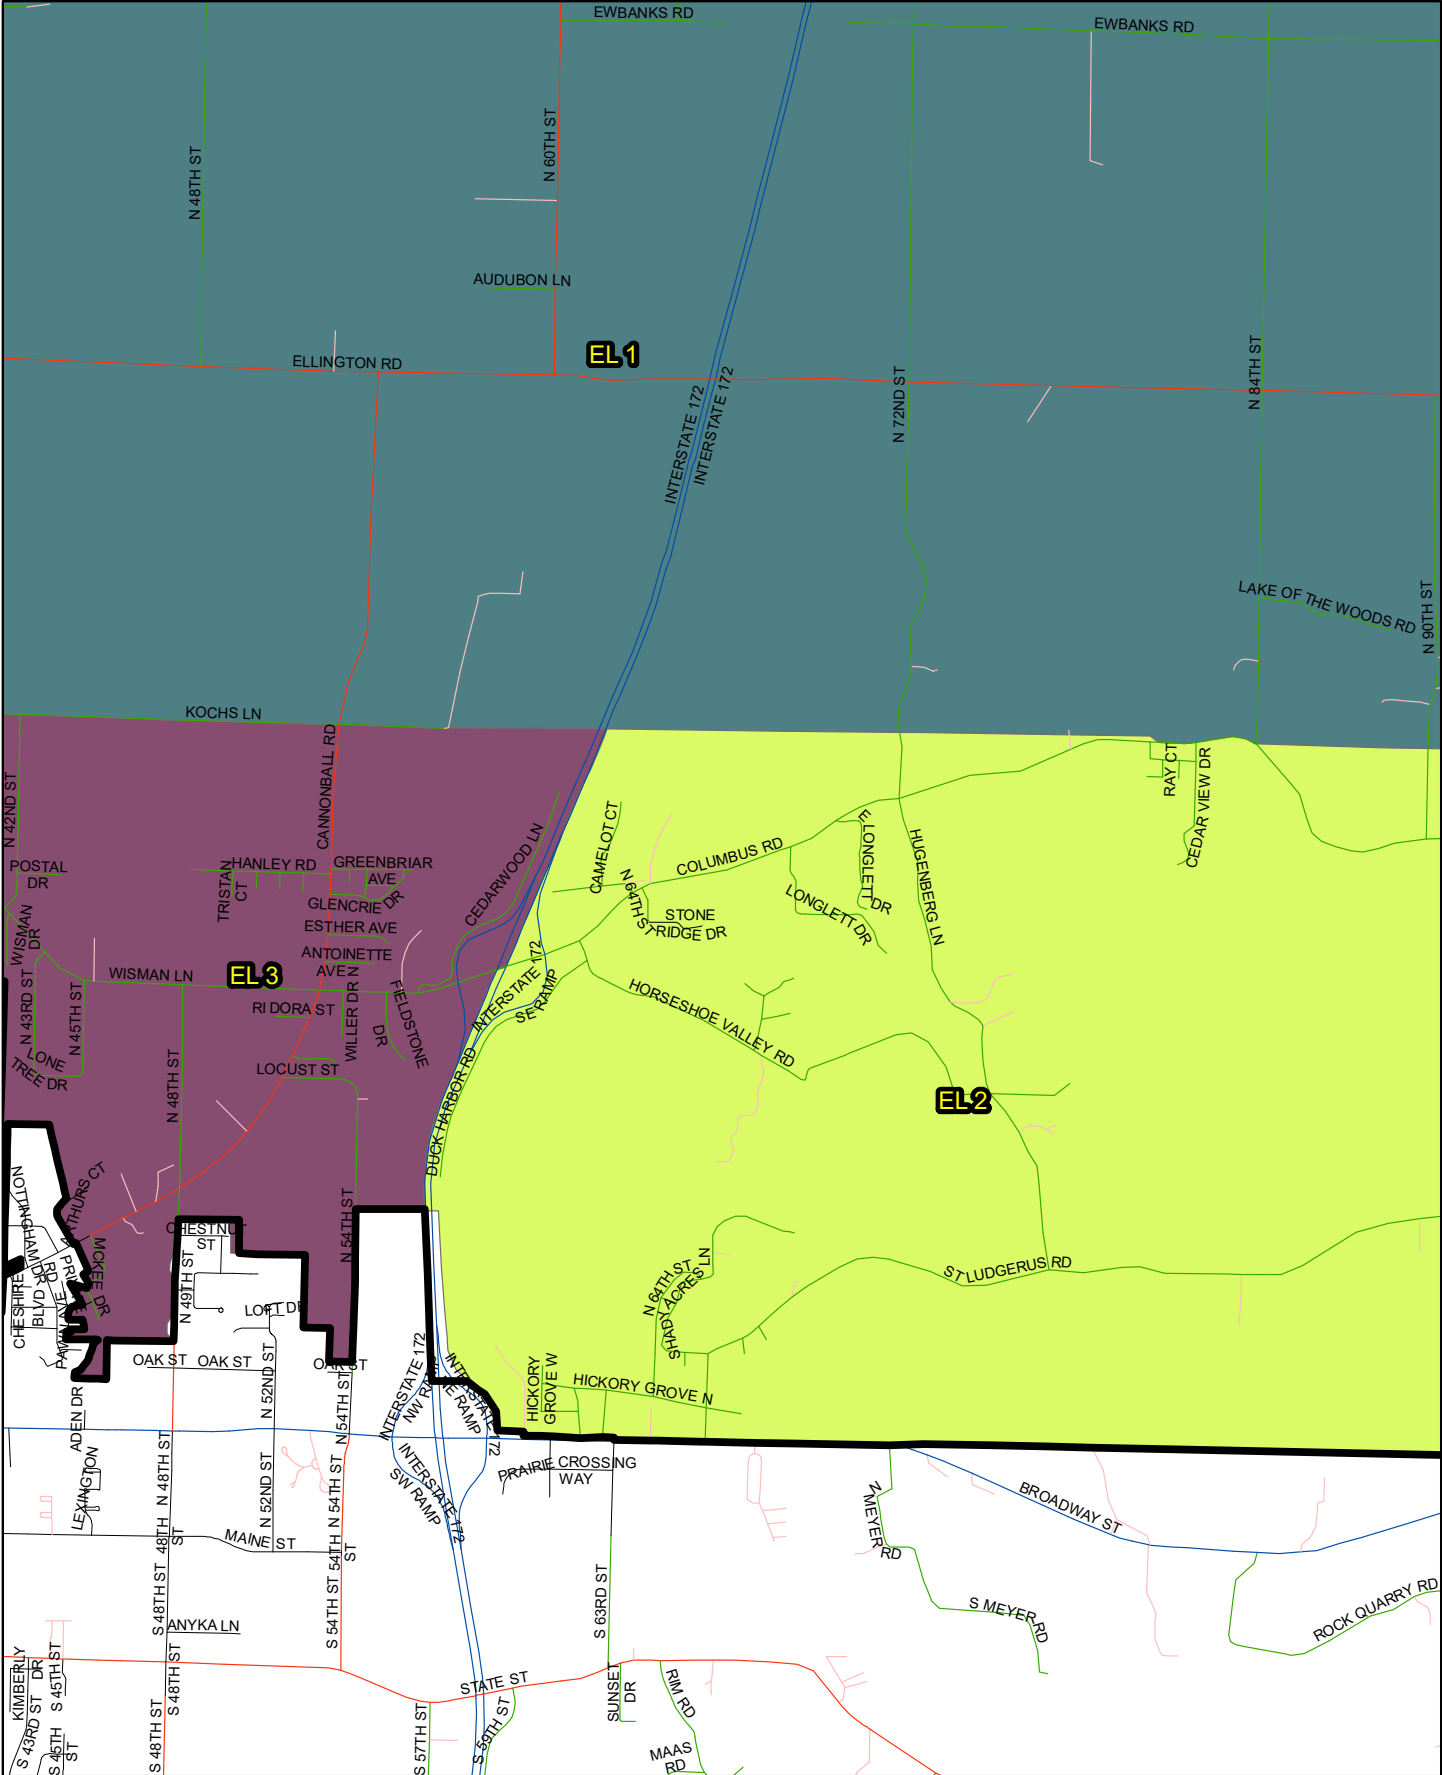

County Board District 6 is completely rural district along the north edge of the county and continuing along the far east part of the county.

County Board District 6 contains the precincts of Beverly, Camp Point 1, Camp Point 2, Clayton, Columbus, Concord, Gilmer, Honey Creek, Houston, Keene, Liberty, Lima, Northeast, and McKee.

County Board - District 7

County Board District 7 is outside the southernmost edge of the City of Quincy and continuing along the southern part of the county.

County Board District 6 contains the precincts of Burton, Fall Creek, Melrose 1, Melrose 2, Melrose 3, Melrose 4, Melrose 5, Melrose 6, Payson 1, Payson 2, and Richfield.

County Board District 1

County Board District 2

County Board District 4

County Board District 5

County Board District 5 (map 2)

County Board District 5 (map 3)

County Board District 6

County Board District 7

Quincy Wards

City of Quincy – Ward 1

City of Quincy Ward 1 is located in the Northwest portion of the City of Quincy.

City of Quincy Ward 1 contains Quincy Precincts 1, 2, 3, 4 and 8 and the Portions of Riverside 2 and 3 that have been annexed into the city of Quincy.