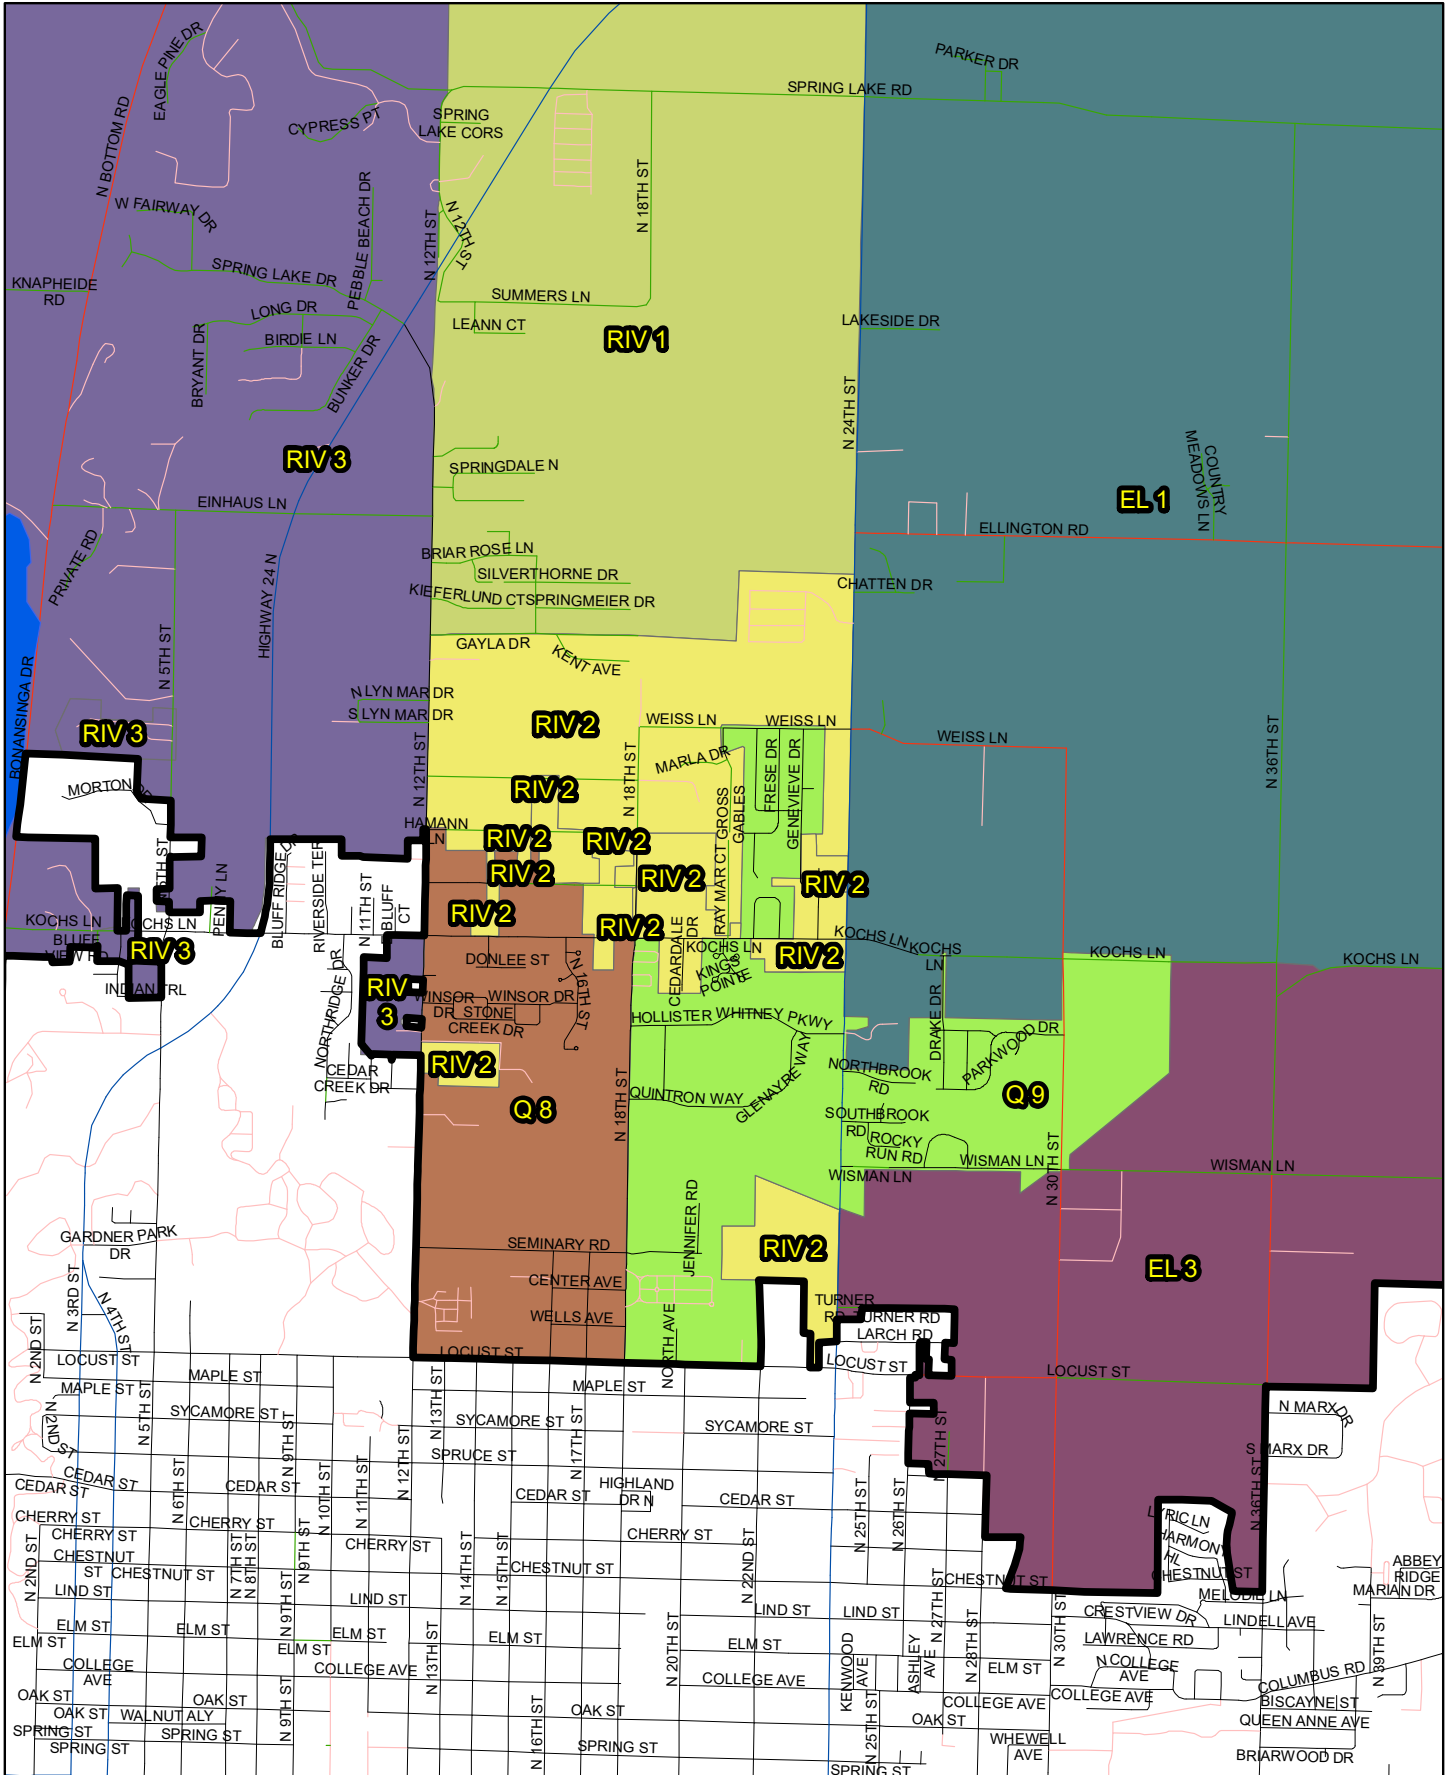

County Board District 6 is completely rural district along the north edge of the county and continuing along the far east part of the county.

County Board District 6 contains the precincts of Beverly, Camp Point 1, Camp Point 2, Clayton, Columbus, Concord, Gilmer, Honey Creek, Houston, Keene, Liberty, Lima, Northeast, and McKee.

County Board - District 7

County Board District 7 is outside the southernmost edge of the City of Quincy and continuing along the southern part of the county.

County Board District 6 contains the precincts of Burton, Fall Creek, Melrose 1, Melrose 2, Melrose 3, Melrose 4, Melrose 5, Melrose 6, Payson 1, Payson 2, and Richfield.

County Board District 1

County Board District 2

County Board District 4

County Board District 5

County Board District 5 (map 2)

County Board District 5 (map 3)

County Board District 6

County Board District 7

Quincy Wards

City of Quincy – Ward 1

City of Quincy Ward 1 is located in the Northwest portion of the City of Quincy.

City of Quincy Ward 1 contains Quincy Precincts 1, 2, 3, 4 and 8 and the Portions of Riverside 2 and 3 that have been annexed into the city of Quincy.