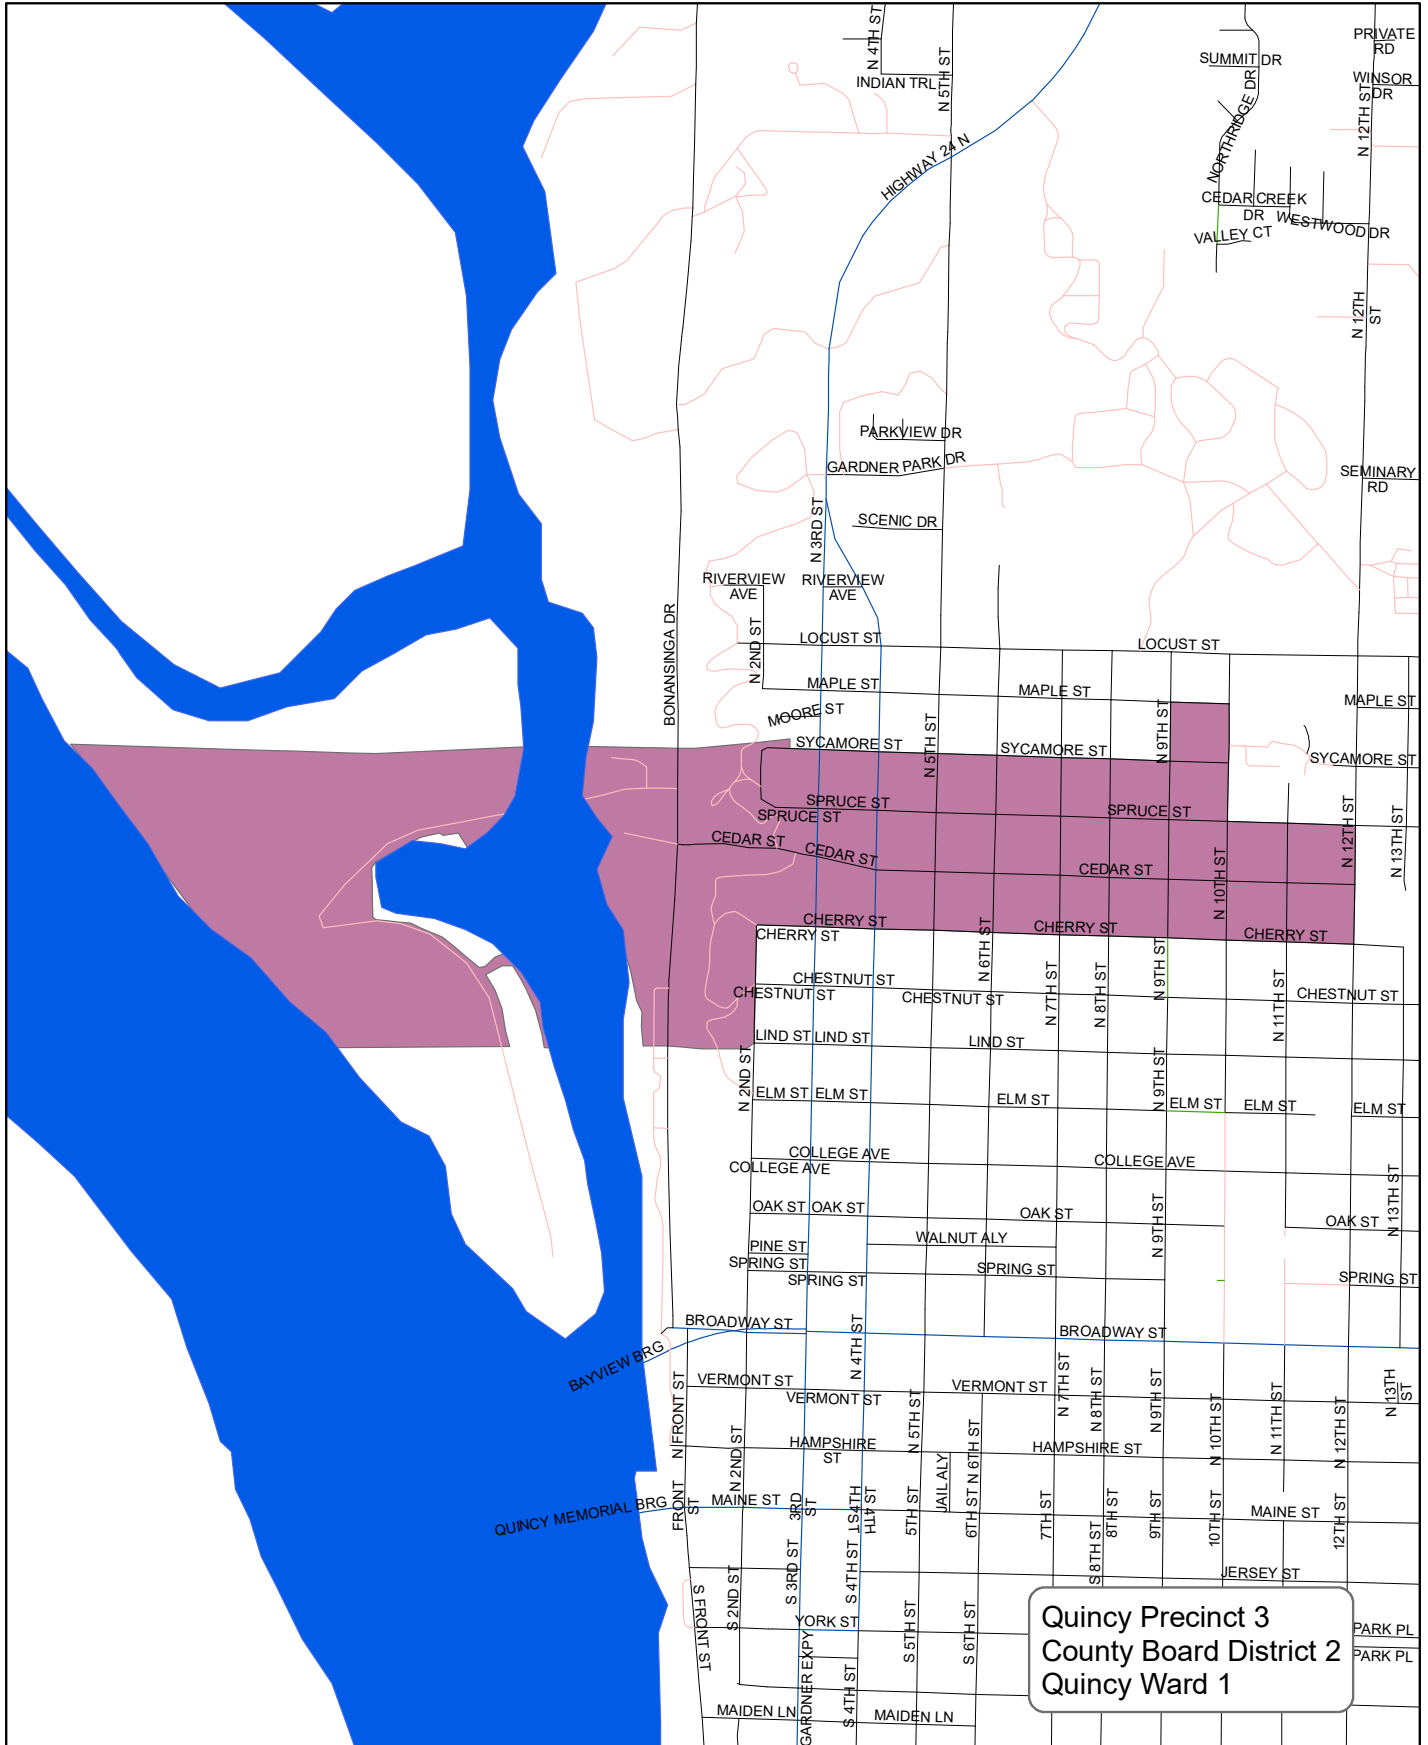

Quincy Precinct 3