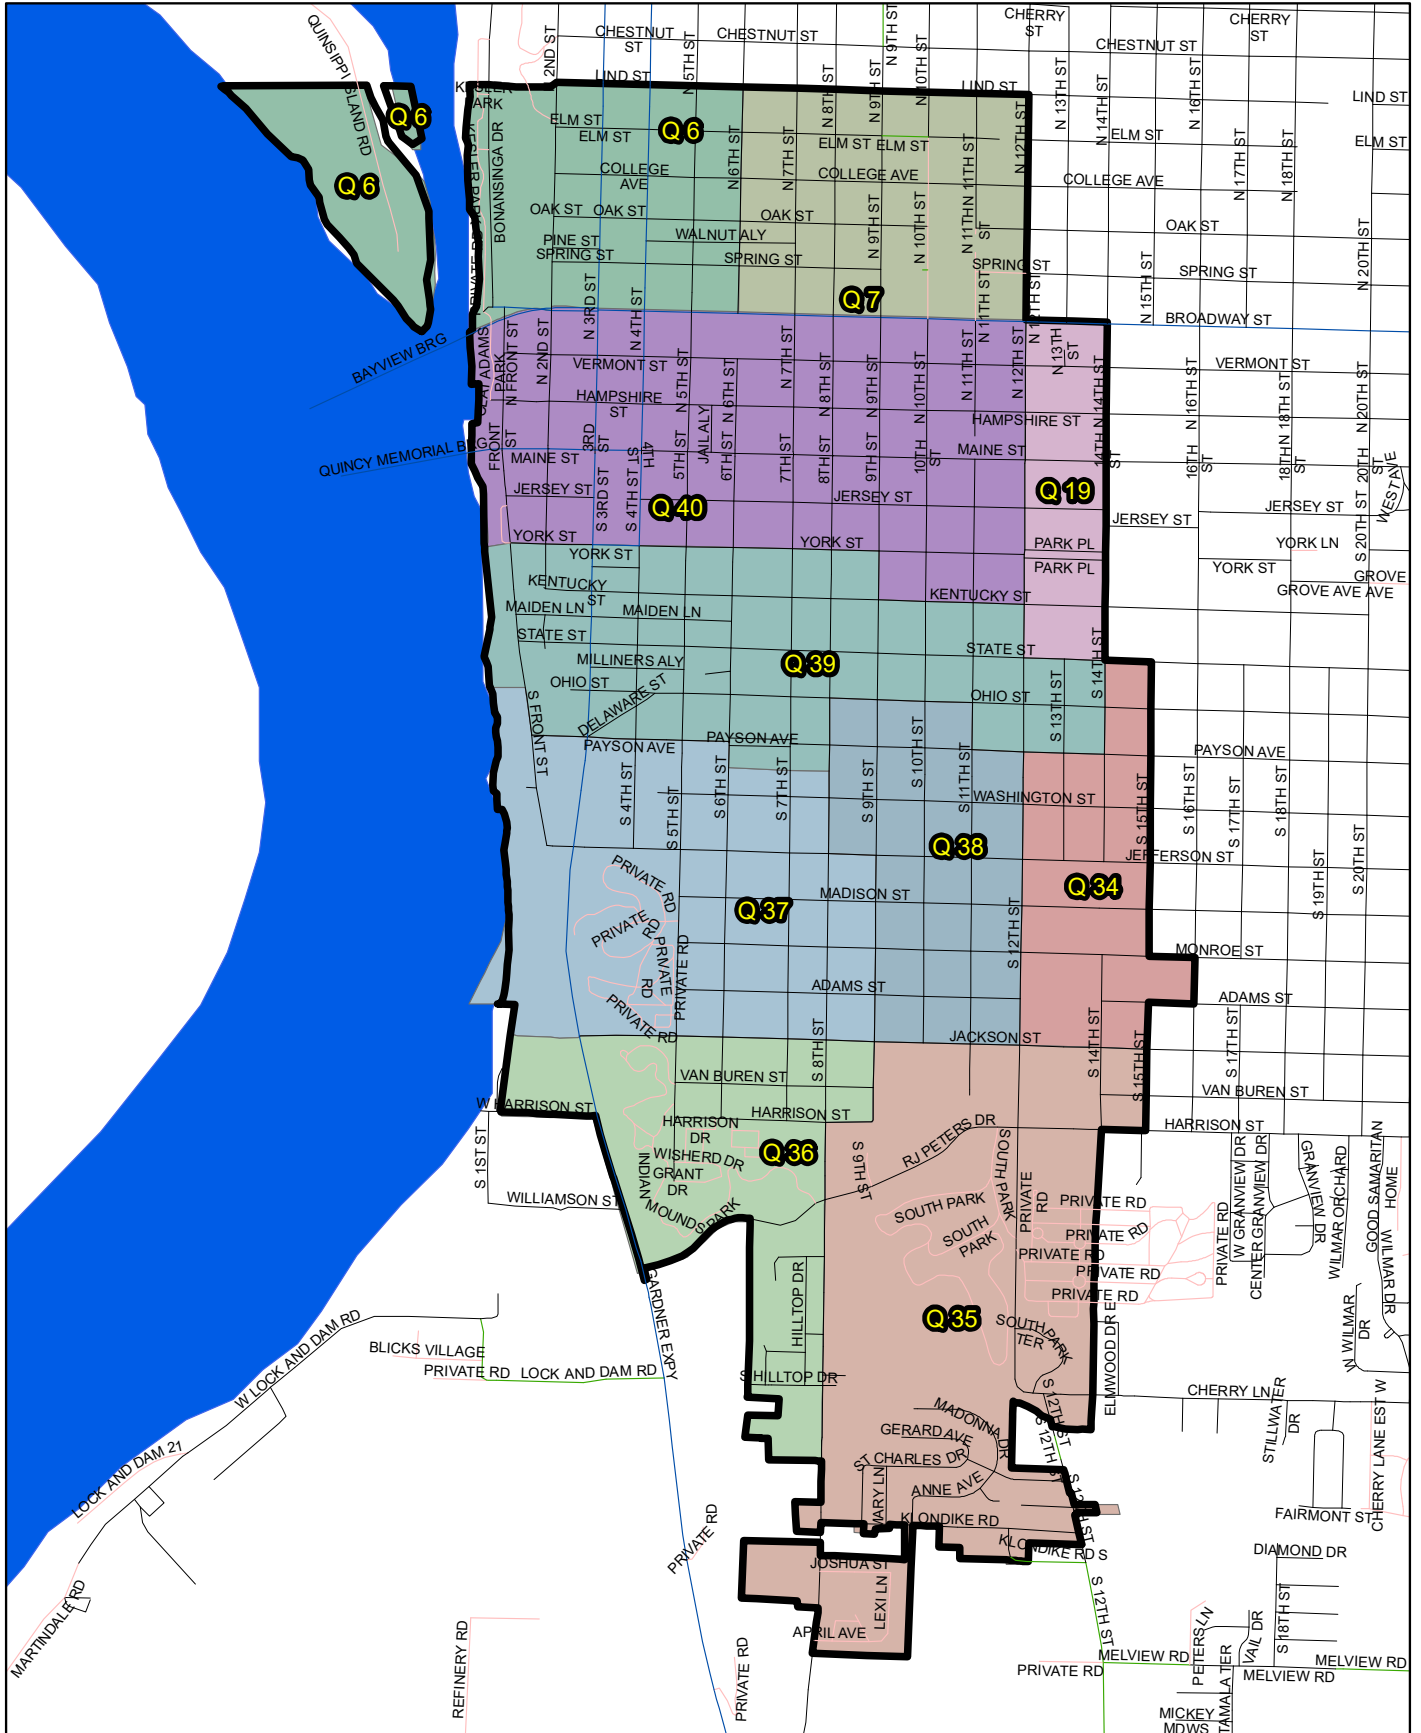

County Board District 6 is completely rural district along the north edge of the county and continuing along the far east part of the county.

County Board District 6 contains the precincts of Beverly, Camp Point 1, Camp Point 2, Clayton, Columbus, Concord, Gilmer, Honey Creek, Houston, Keene, Liberty, Lima, Northeast, and McKee.

County Board District 1

County Board District 2

County Board District 4

County Board District 5

County Board District 5 (map 2)

County Board District 5 (map 3)

County Board District 6

County Board District 7