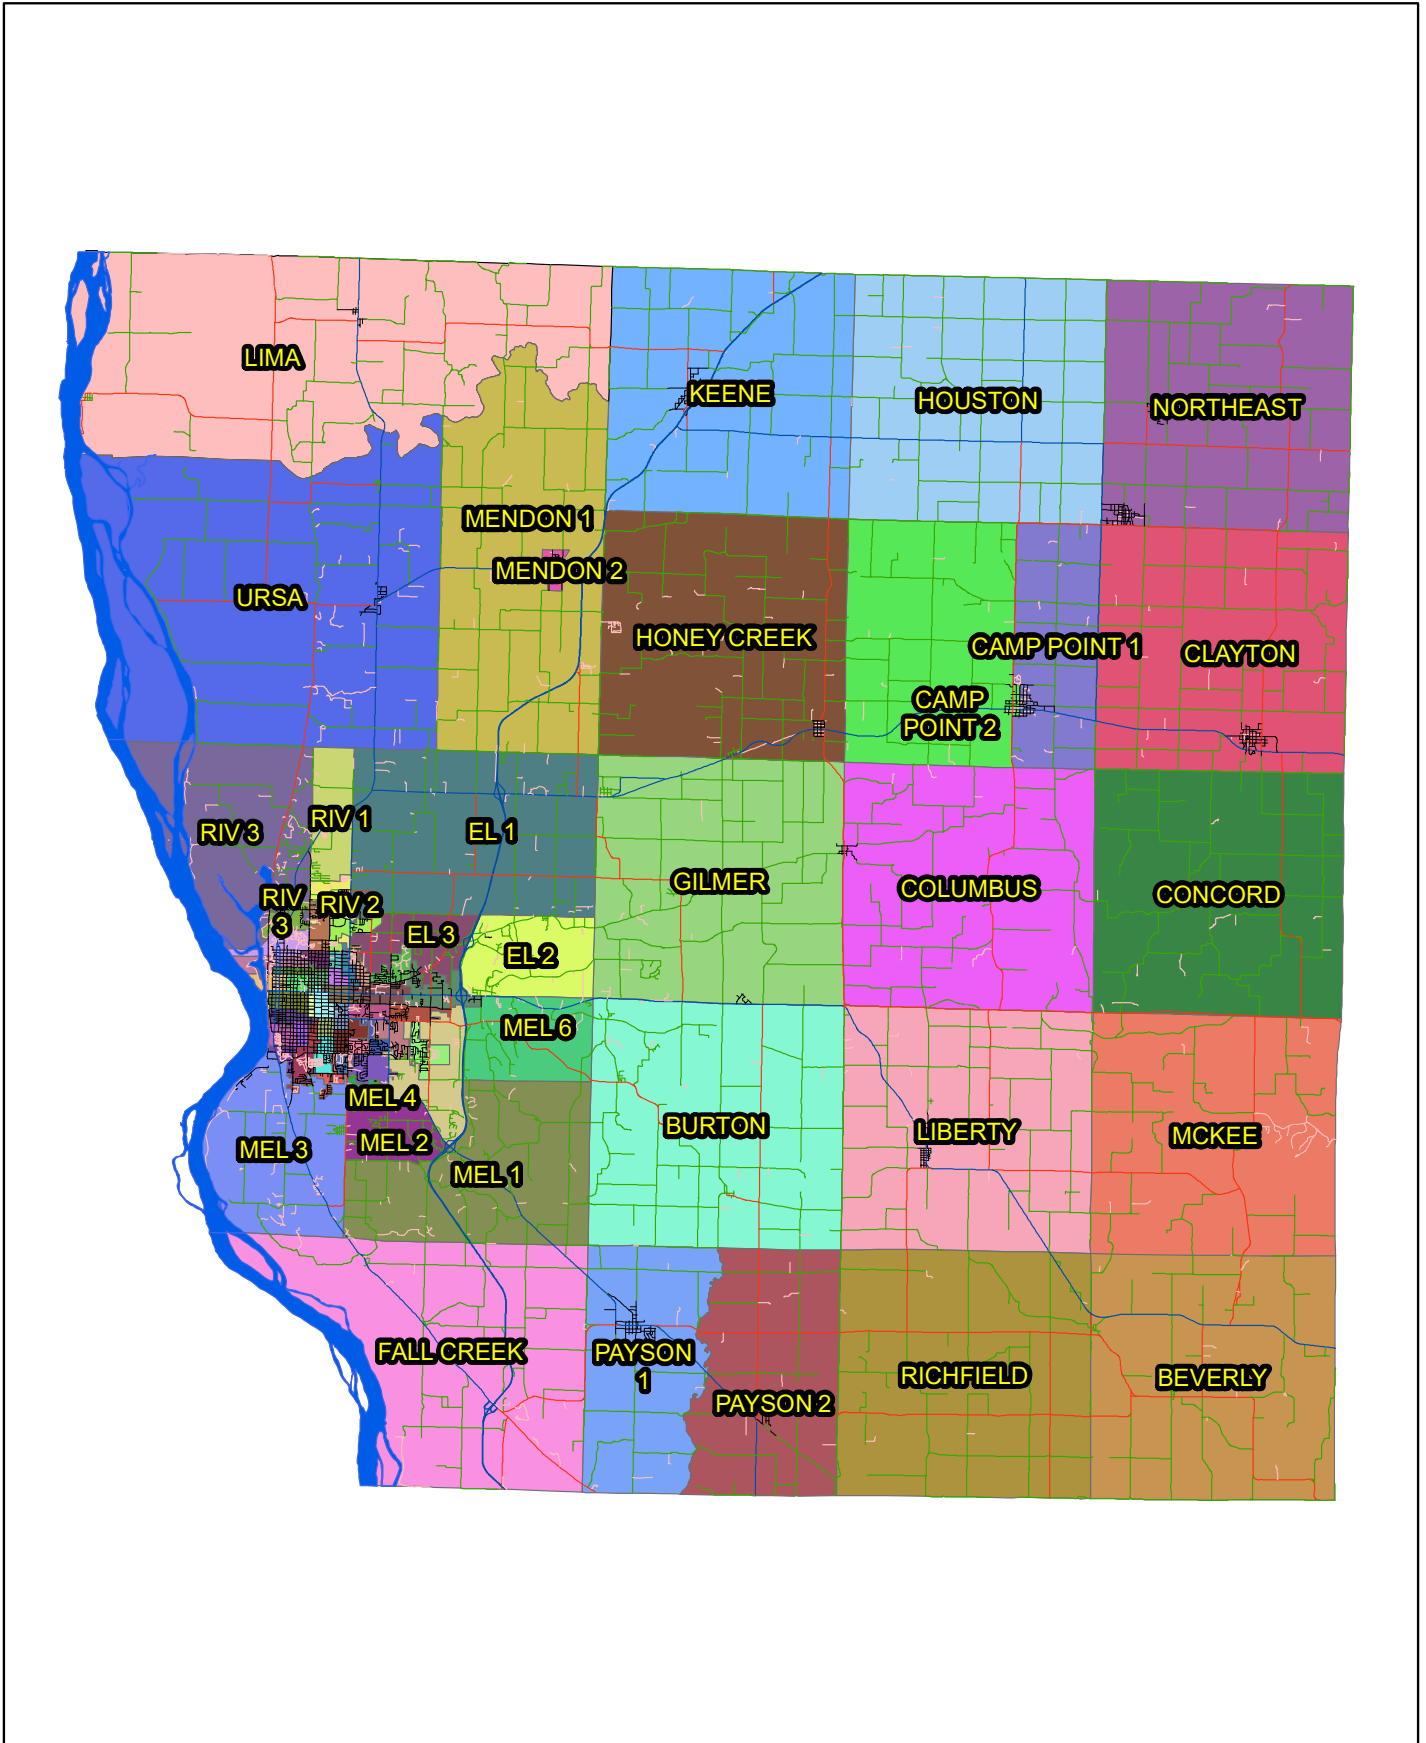

Adams County is in the:

15th CONGRESSIONAL DISTRICT
94TH, 99TH, & 100TH REPRESENTATIVE DISTRICT
47TH & 50TH LEGISLATIVE DISTRICT

Adams County, IL Voter Information

Index to maps

	page
County Board Districts (full map)	1
County Board District Descriptions.....	2
County Board District 1.....	3
County Board District 2.....	4
County Board District 3.....	5
County Board District 4.....	6
County Board District 5.....	7
County Board District 5(map 2).....	8
County Board District 5(map 3).....	9
County Board District 6.....	10
County Board District 7.....	11
City of Quincy Wards (full map)	12
City of Quincy Ward Descriptions.....	13
City of Quincy Ward 1.....	14
City of Quincy Ward 2.....	15
City of Quincy Ward 3.....	16
City of Quincy Ward 4.....	17
City of Quincy Ward 5.....	18
City of Quincy Ward 6.....	19
City of Quincy Ward 7.....	20
Precincts	21
Beverly.....	22
Burton.....	23
Camp Point 1 & 2.....	24
Clayton.....	25
Columbus.....	26
Concord.....	27
Ellington 1.....	28
Ellington 2.....	29
Ellington 3.....	30
Fall Creek.....	31
Gilmer.....	32
Honey Creek.....	33
Houston.....	34
Keene.....	35
Liberty.....	36
Lima.....	37
McKee.....	38
Melrose 1.....	39
Melrose 2.....	40
Melrose 3.....	41
Melrose 4.....	42
Melrose 5.....	43
Melrose 6.....	44
Mendon 1.....	45
Mendon 2.....	46

County Board District 6 is completely rural district along the north edge of the county and continuing along the far east part of the county.

County Board District 6 contains the precincts of Beverly, Camp Point 1, Camp Point 2, Clayton, Columbus, Concord, Gilmer, Honey Creek, Houston, Keene, Liberty, Lima, Northeast, and McKee.

Quincy Ward 5

Quincy Ward 6

Quincy Ward 7

Precincts

Columbus

Concord

Ellington 2

Ellington 2 Precinct
County Board District 5

Ellington 3

McKee

Melrose 1

Melrose 2

Melrose 4

Melrose 6

Melrose 6 Precinct
County Board District 7

Mendon 1