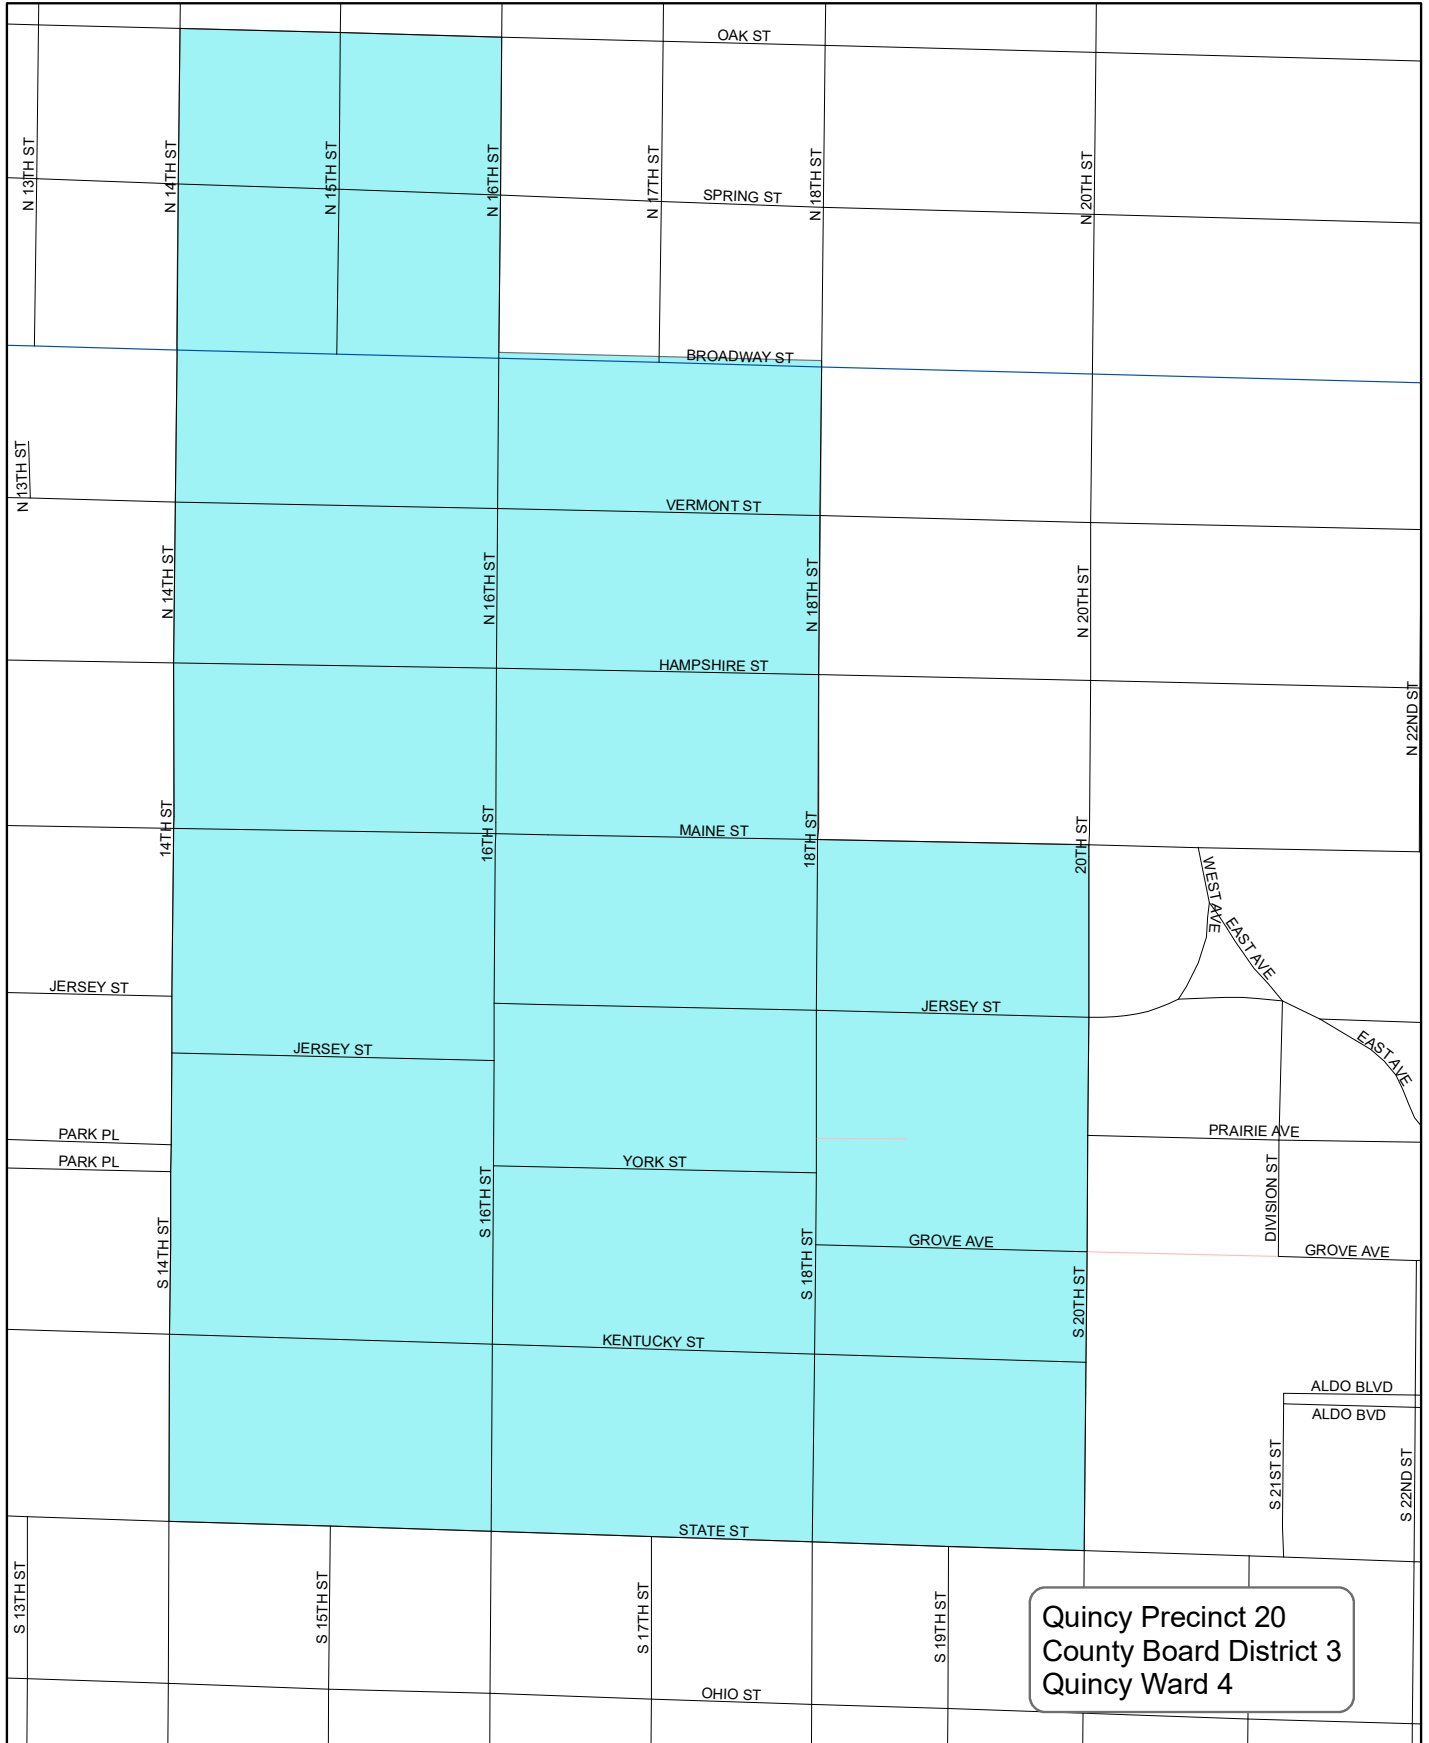

County Board District 6 is completely rural district along the north edge of the county and continuing along the far east part of the county.

County Board District 6 contains the precincts of Beverly, Camp Point 1, Camp Point 2, Clayton, Columbus, Concord, Gilmer, Honey Creek, Houston, Keene, Liberty, Lima, Northeast, and McKee.

Quincy Precinct 14

Quincy Precinct 15

Quincy Precinct 16

Quincy Precinct 17

Quincy Precinct 18

Quincy Precinct 19

Quincy Precinct 20

Quincy Precinct 21