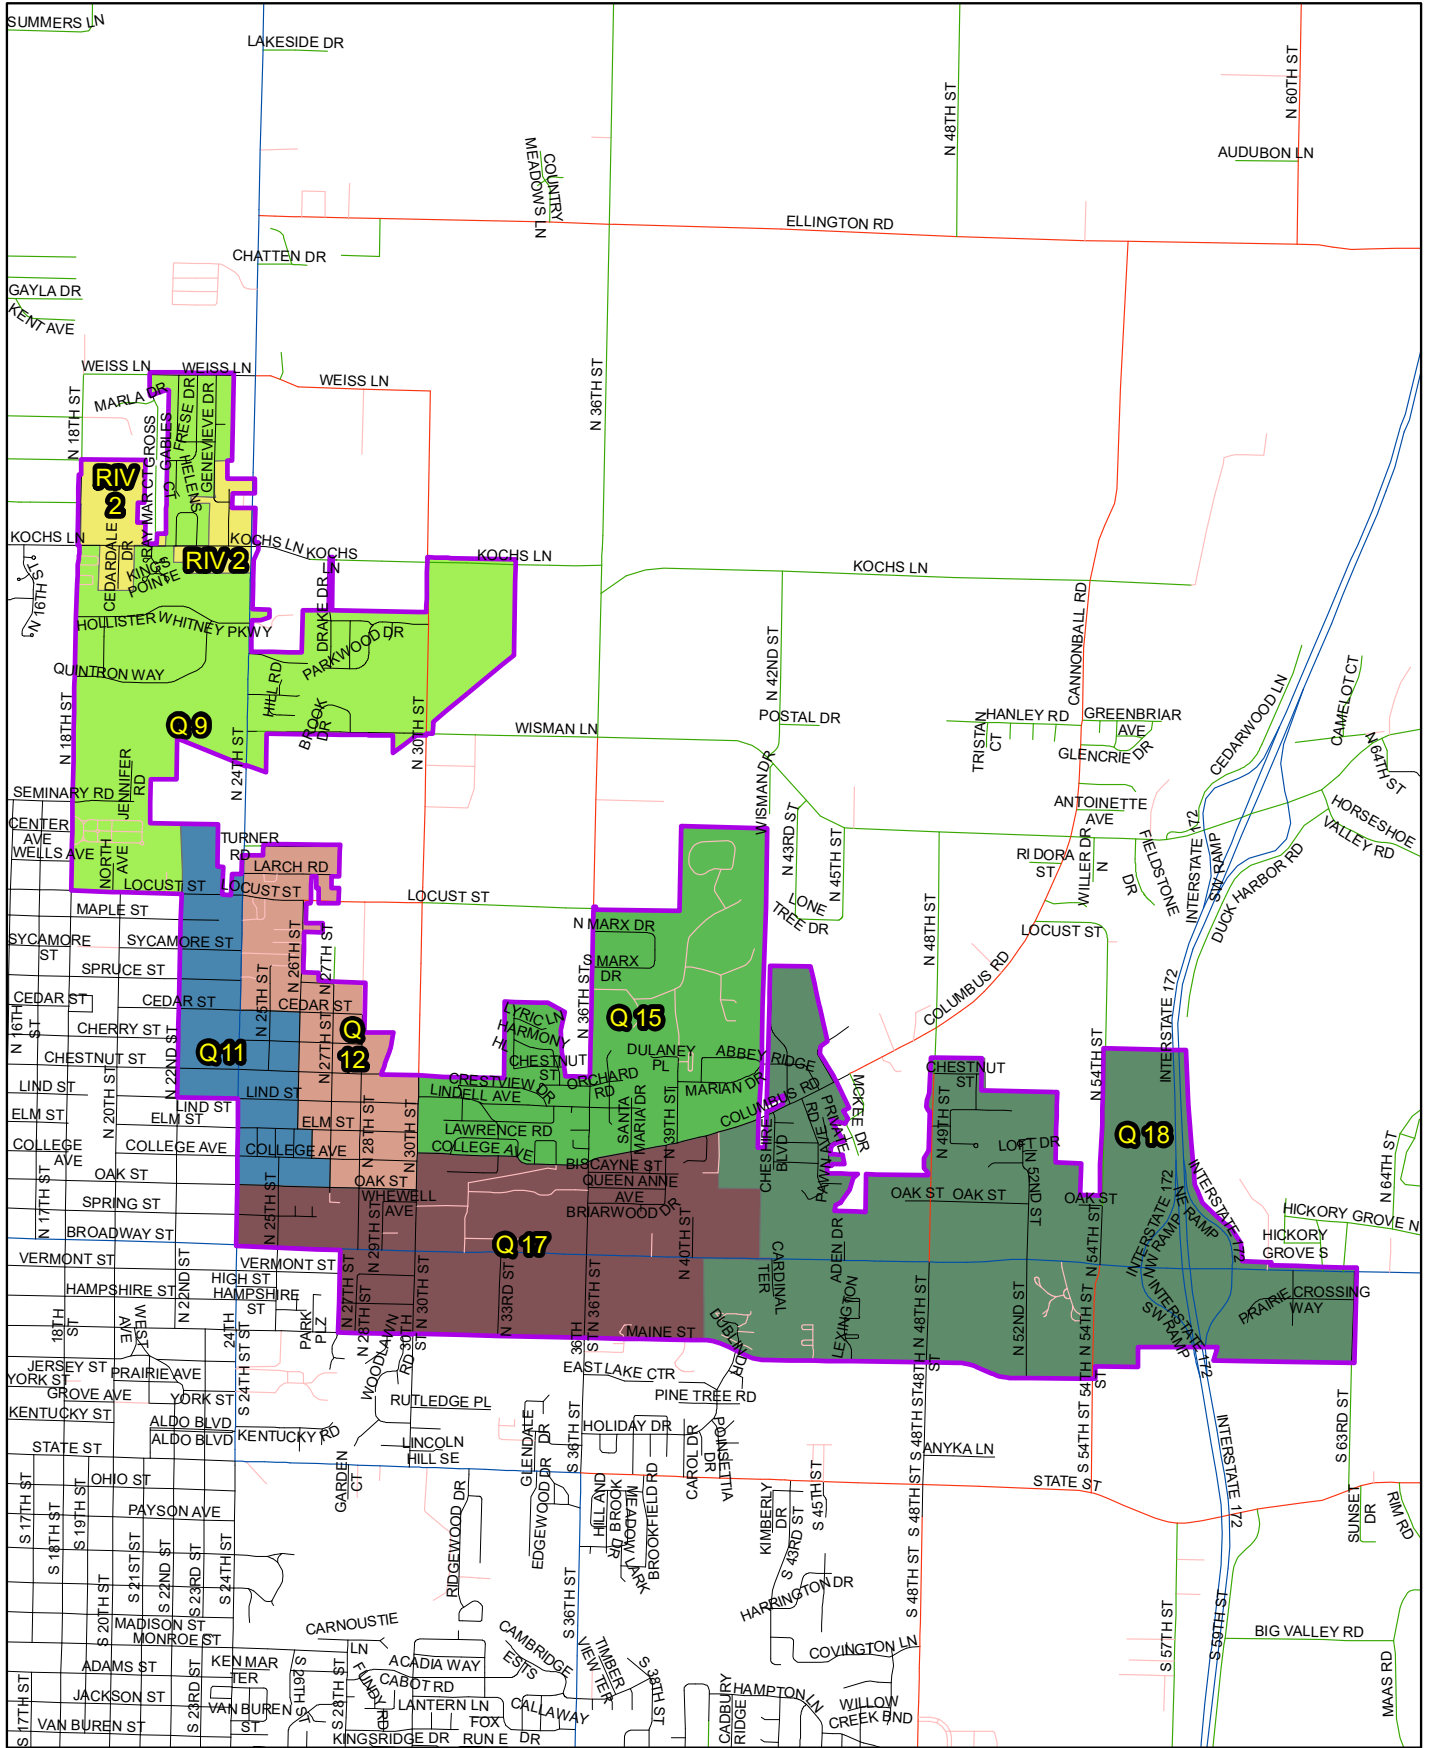

City of Quincy Ward 7 is located in the west central portion of the City of Quincy.

City of Quincy Ward 7 contains Quincy Precincts 19, 37, 38, 39 and 40.

Quincy Ward 1

Quincy Ward 2

Quincy Ward 3

Quincy Ward 4