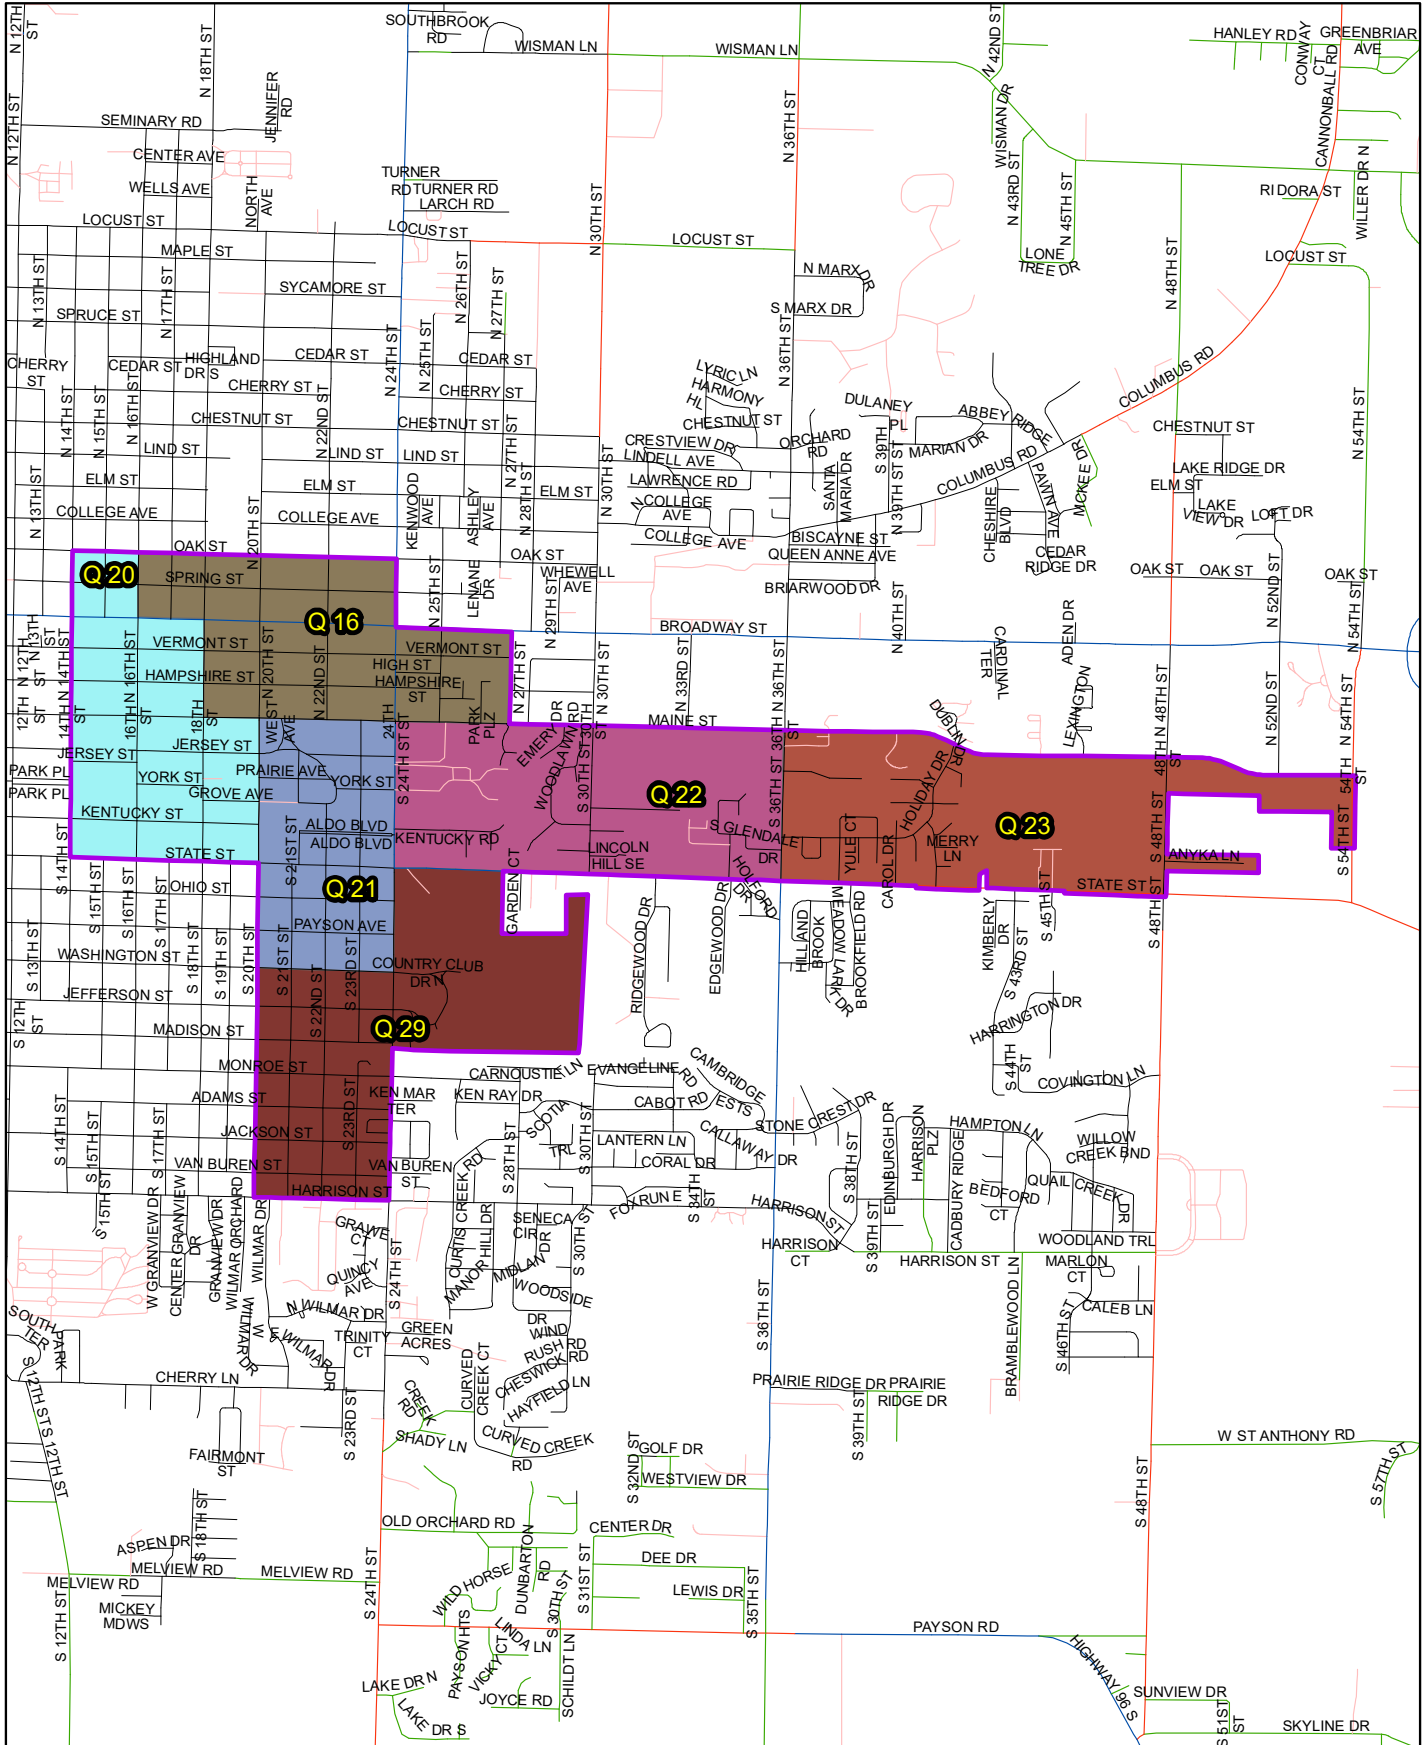

City of Quincy Ward 7 is located in the west central portion of the City of Quincy.

City of Quincy Ward 7 contains Quincy Precincts 19, 37, 38, 39 and 40.

Quincy Ward 1

Quincy Ward 2

Quincy Ward 3

Quincy Ward 4