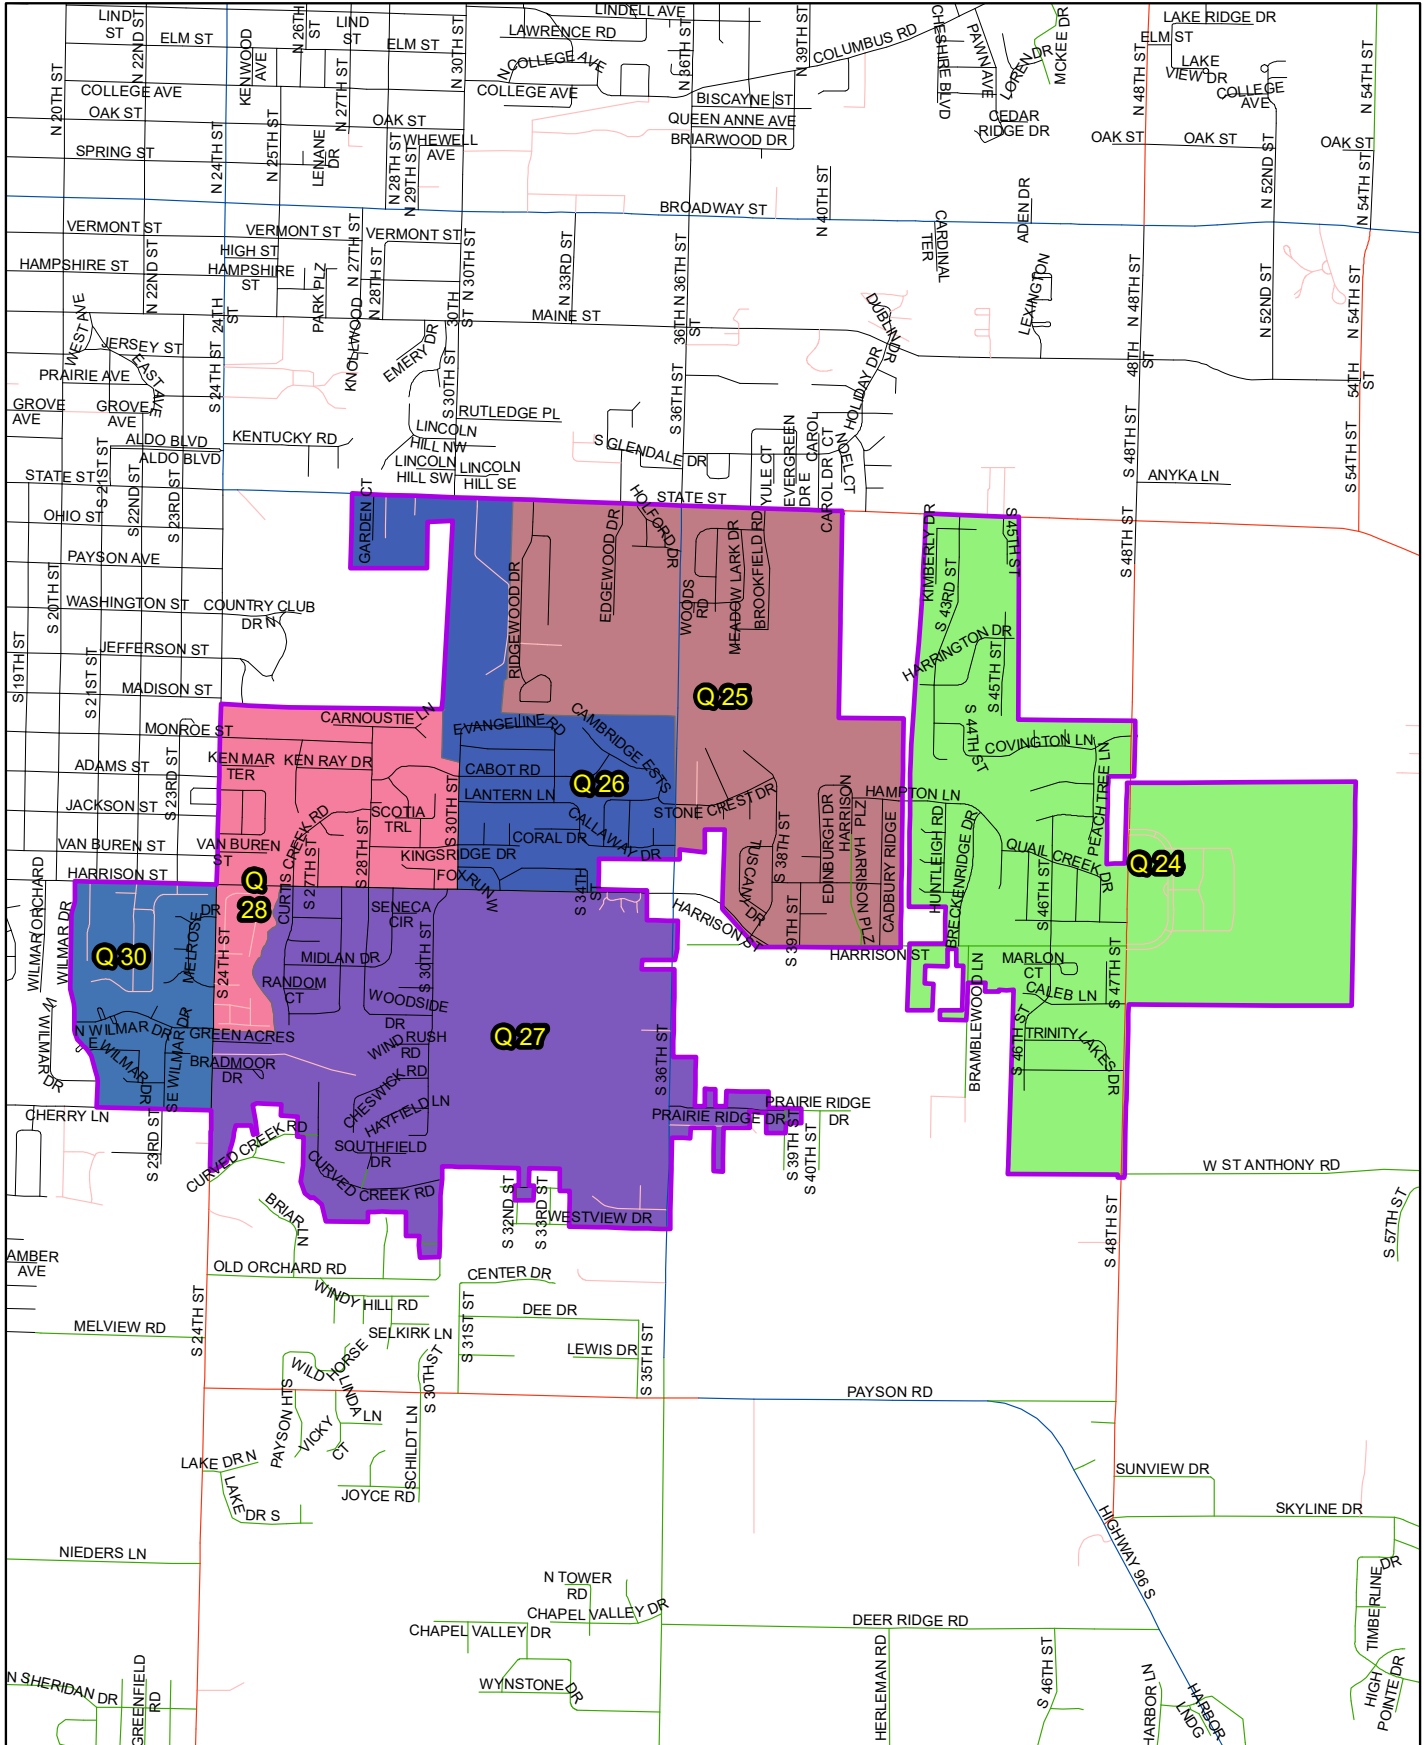

Quincy Ward 5