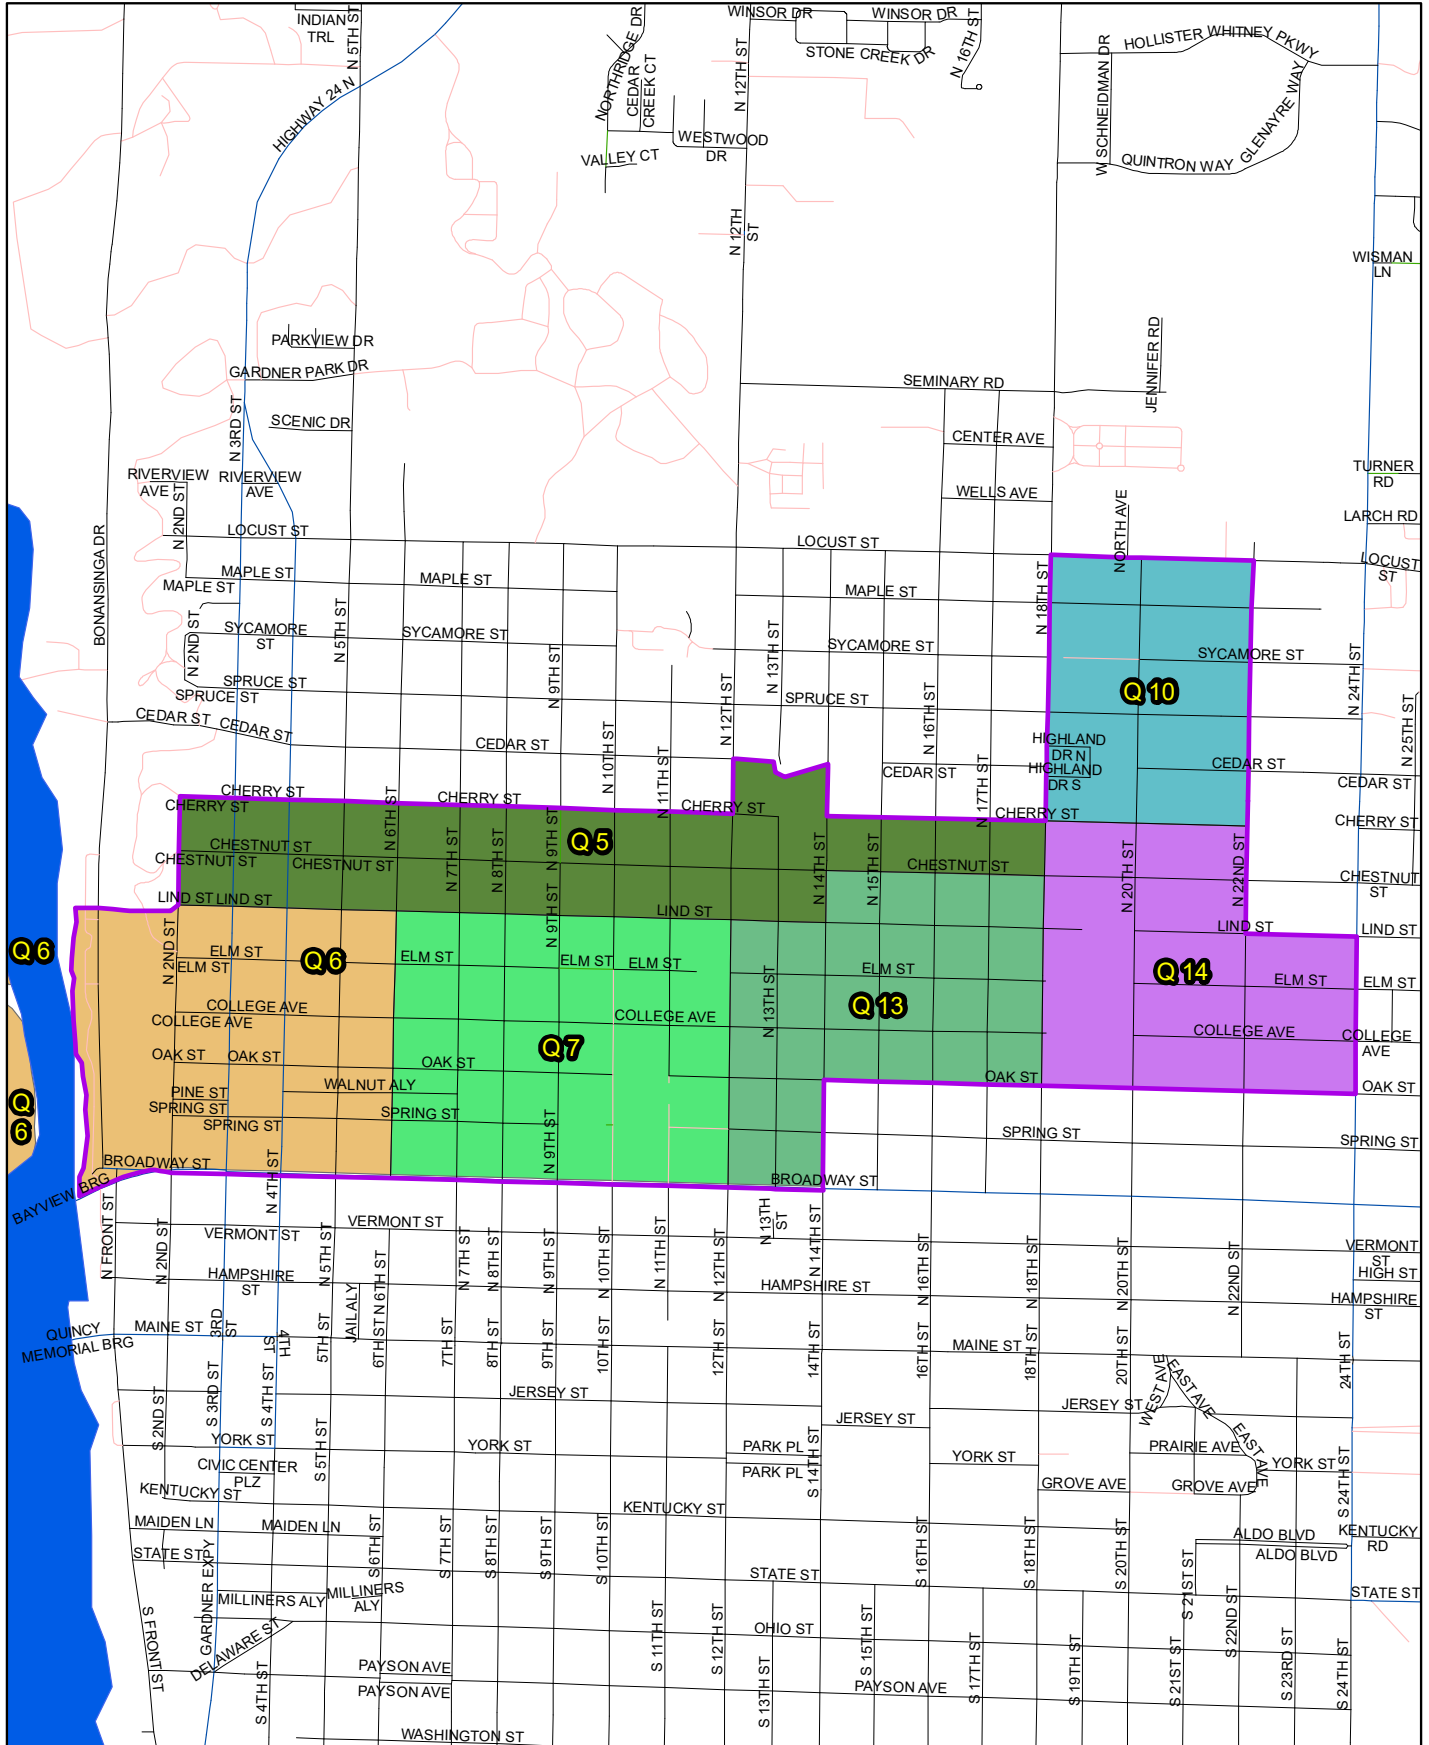

Quincy Ward 2