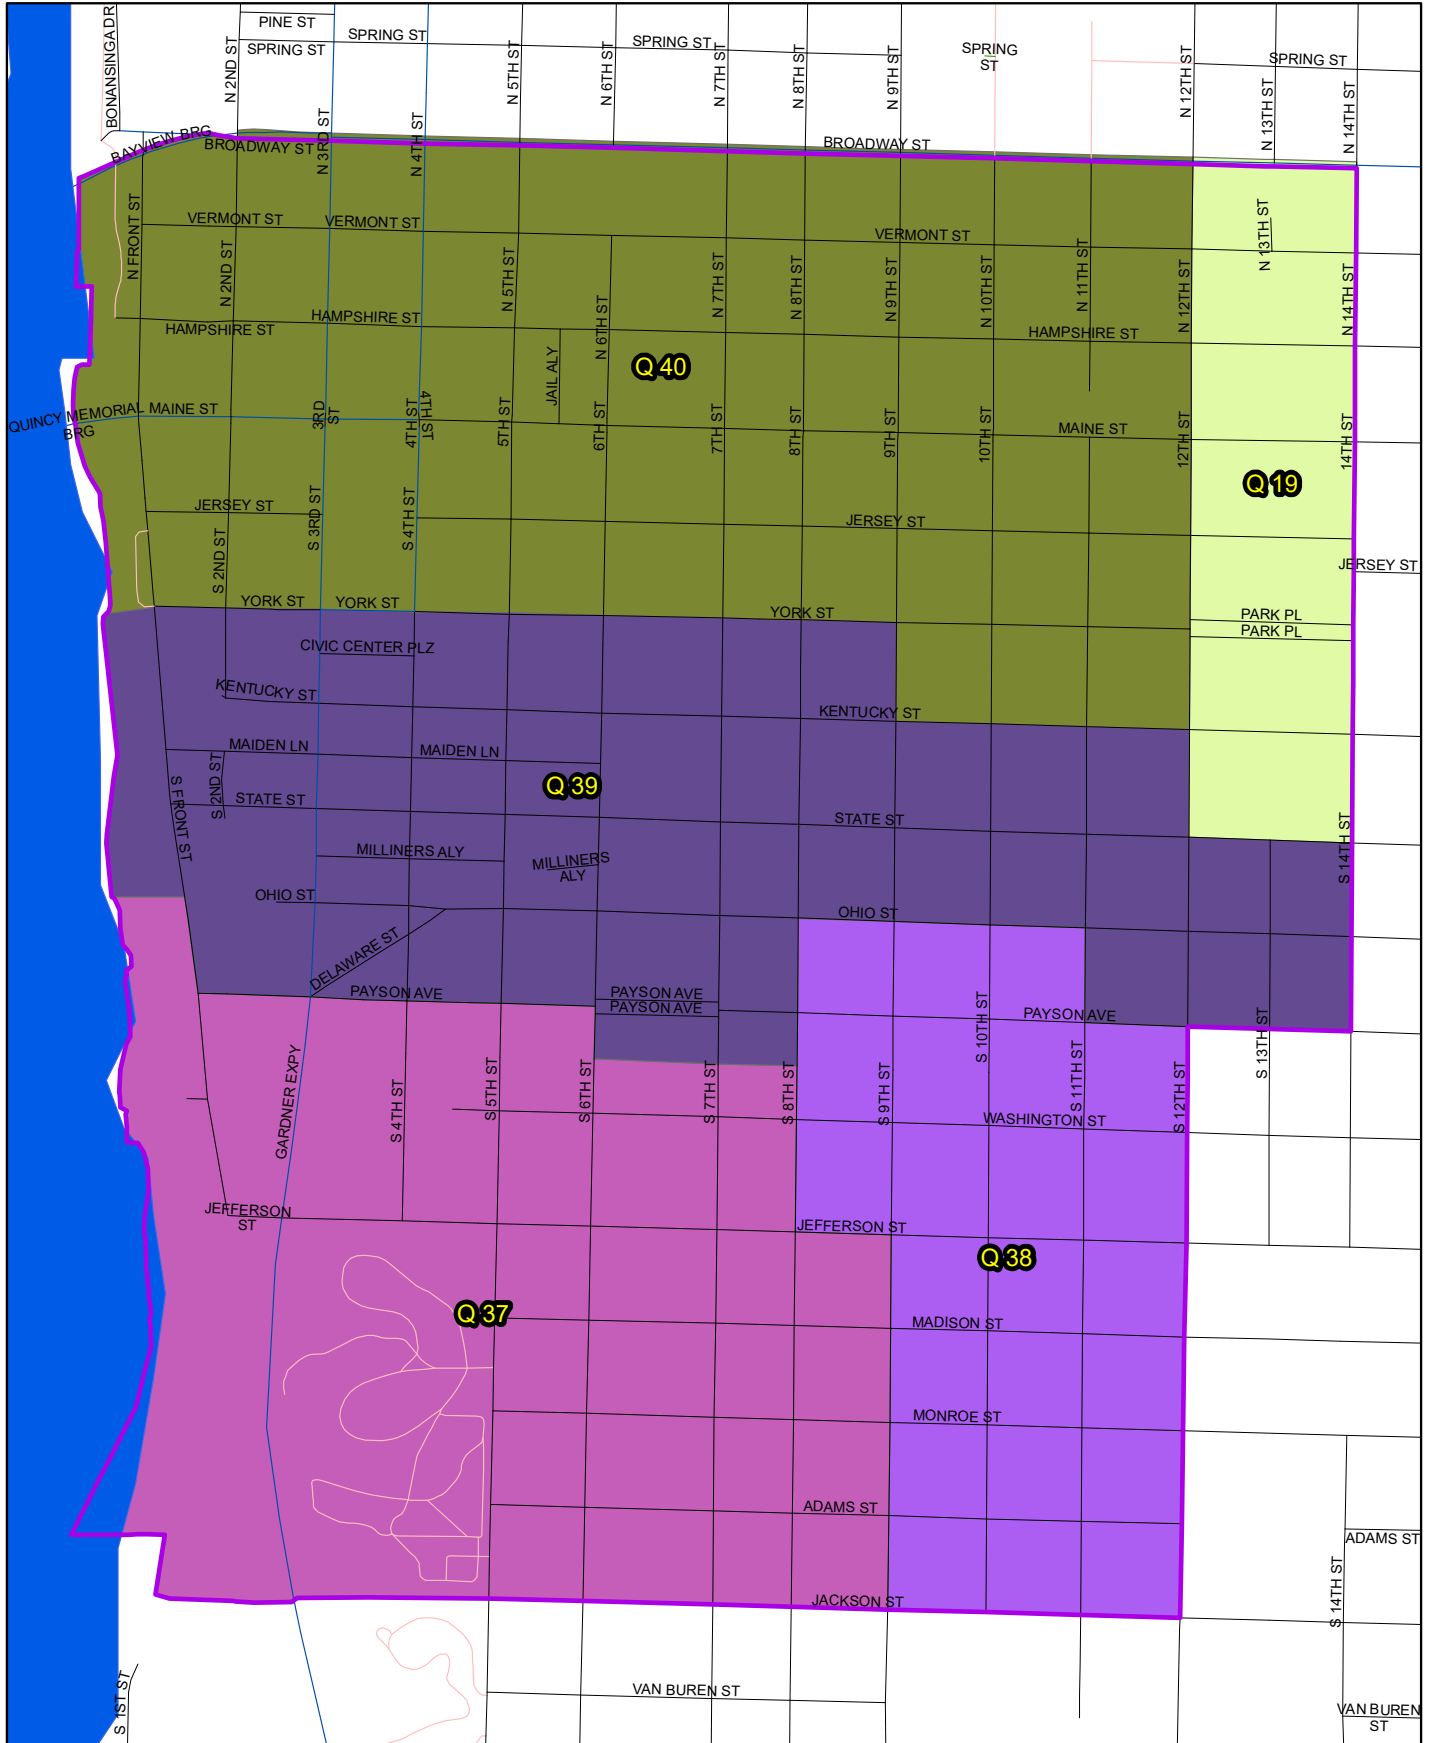

Quincy Ward 7