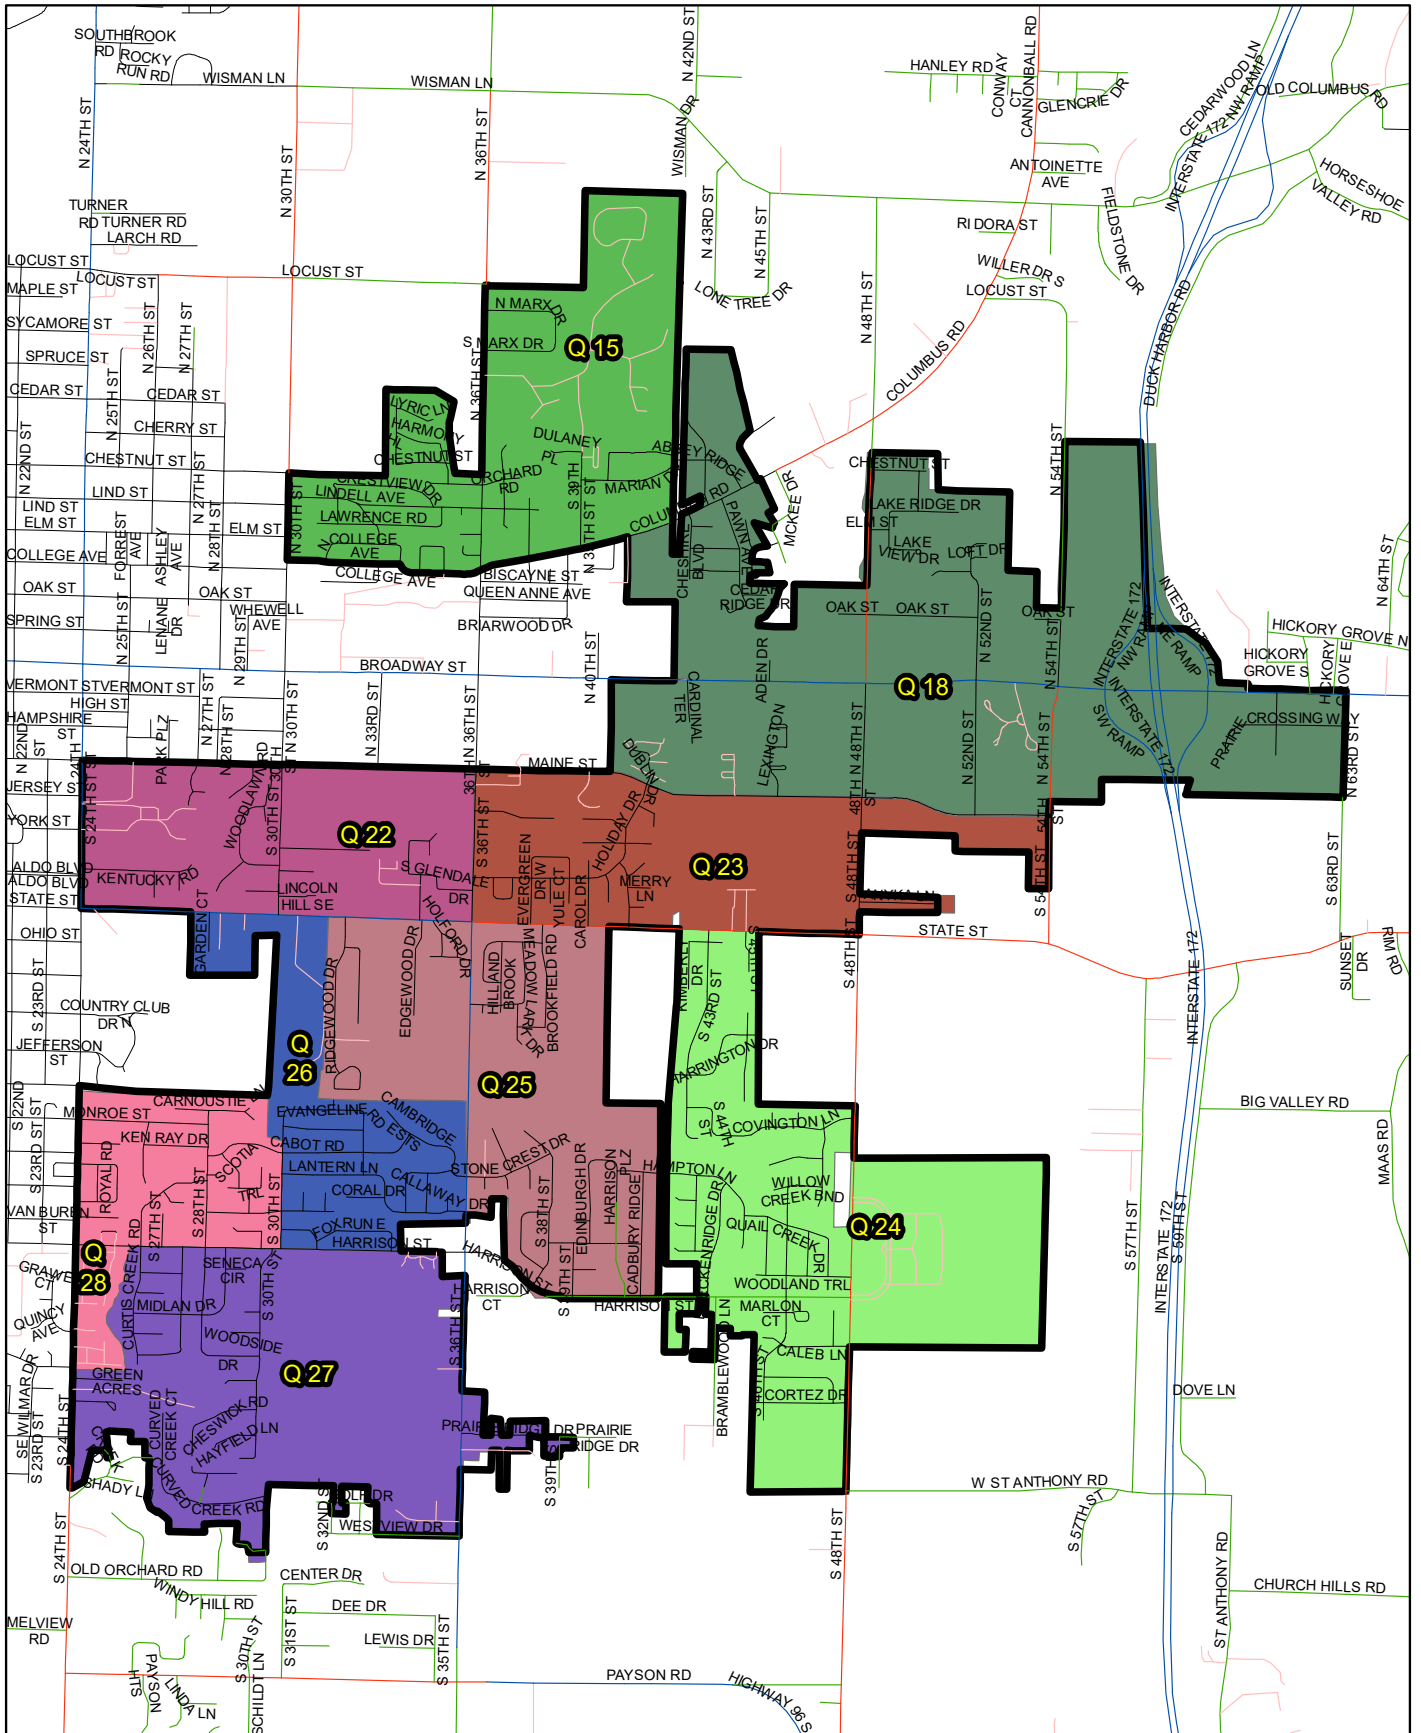

County Board District 6 is completely rural district along the north edge of the county and continuing along the far east part of the county.

County Board District 6 contains the precincts of Beverly, Camp Point 1, Camp Point 2, Clayton, Columbus, Concord, Gilmer, Honey Creek, Houston, Keene, Liberty, Lima, Northeast, and McKee.

County Board - District 7

County Board District 7 is outside the southernmost edge of the City of Quincy and continuing along the southern part of the county.

County Board District 6 contains the precincts of Burton, Fall Creek, Melrose 1, Melrose 2, Melrose 3, Melrose 4, Melrose 5, Melrose 6, Payson 1, Payson 2, and Richfield.

County Board District 1

County Board District 2

County Board District 4

County Board District 5

County Board District 5 (map 2)

County Board District 5 (map 3)

County Board District 6

County Board District 7