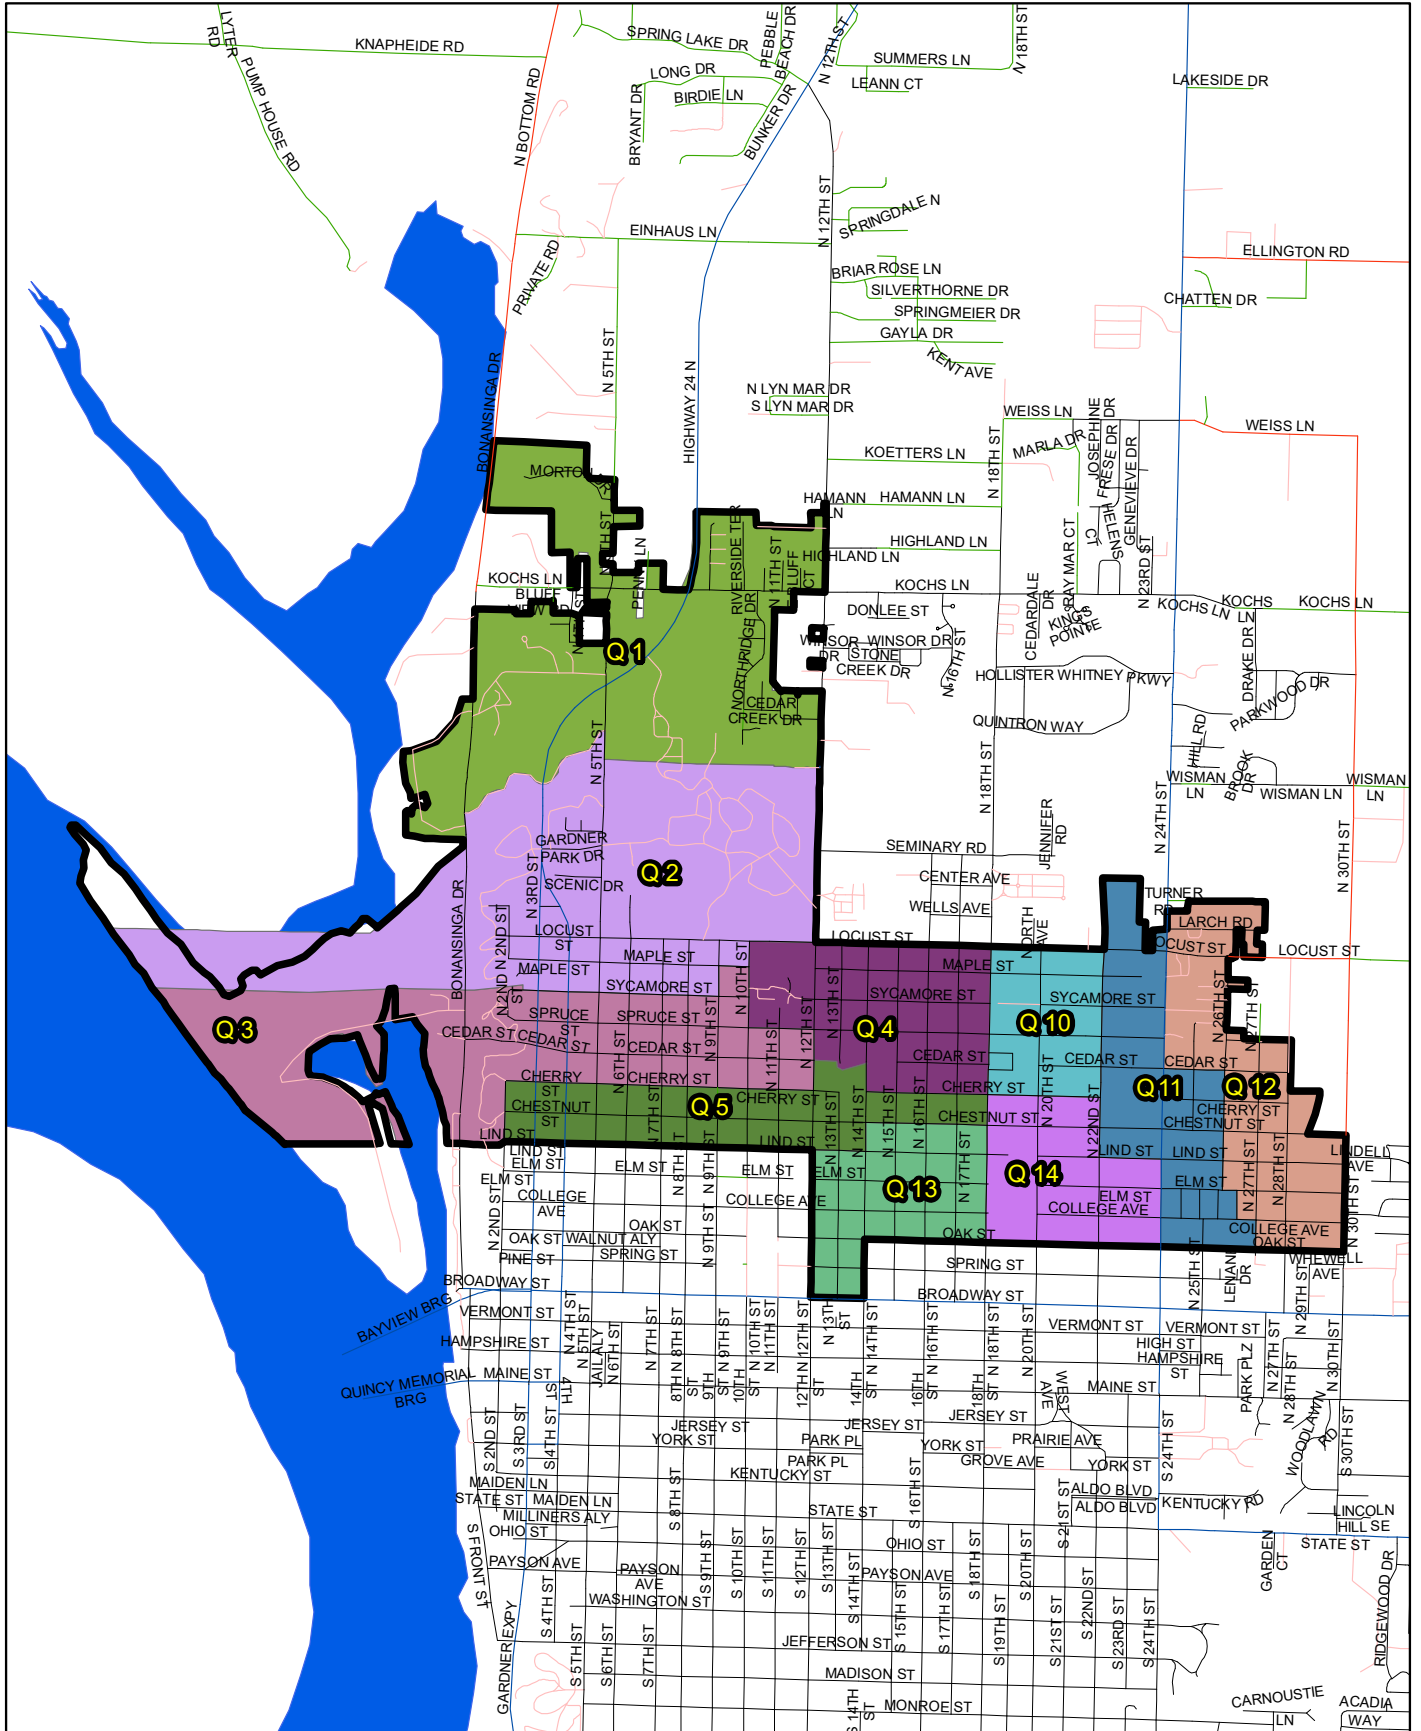

County Board District 6 is completely rural district along the north edge of the county and continuing along the far east part of the county.

County Board District 6 contains the precincts of Beverly, Camp Point 1, Camp Point 2, Clayton, Columbus, Concord, Gilmer, Honey Creek, Houston, Keene, Liberty, Lima, Northeast, and McKee.

County Board - District 7

County Board District 7 is outside the southernmost edge of the City of Quincy and continuing along the southern part of the county.

County Board District 6 contains the precincts of Burton, Fall Creek, Melrose 1, Melrose 2, Melrose 3, Melrose 4, Melrose 5, Melrose 6, Payson 1, Payson 2, and Richfield.

County Board District 1

County Board District 2

County Board District 4

County Board District 5

County Board District 5 (map 2)

County Board District 5 (map 3)

County Board District 6

County Board District 7

Quincy Wards

City of Quincy – Ward 1

City of Quincy Ward 1 is located in the Northwest portion of the City of Quincy.

City of Quincy Ward 1 contains Quincy Precincts 1, 2, 3, 4 and 8 and the Portions of Riverside 2 and 3 that have been annexed into the city of Quincy.