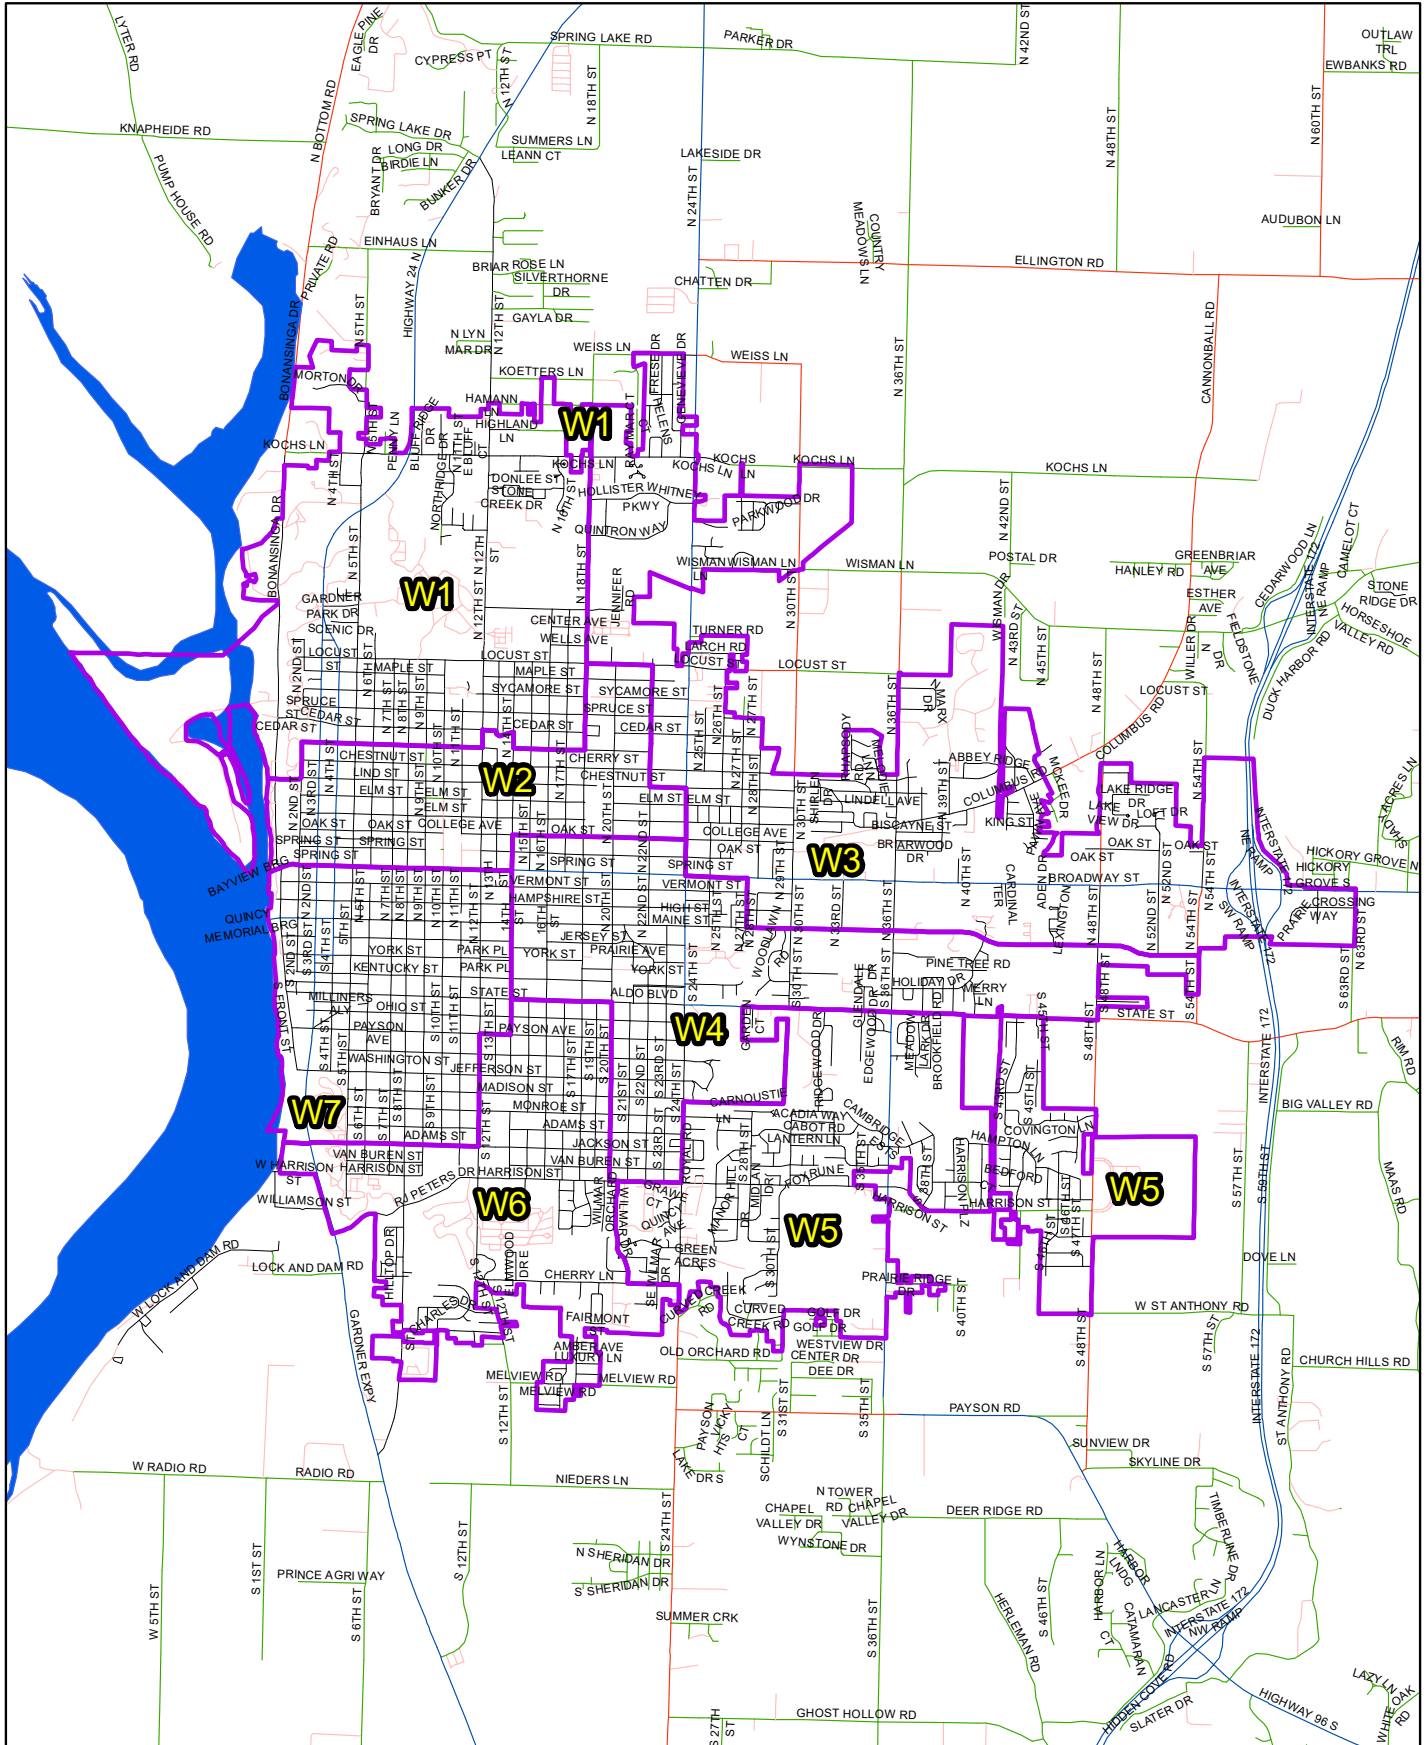

County Board District 6 is completely rural district along the north edge of the county and continuing along the far east part of the county.

County Board District 6 contains the precincts of Beverly, Camp Point 1, Camp Point 2, Clayton, Columbus, Concord, Gilmer, Honey Creek, Houston, Keene, Liberty, Lima, Northeast, and McKee.

County Board District 1

County Board District 2

County Board District 4

County Board District 5

County Board District 5 (map 2)

County Board District 5 (map 3)

County Board District 6

County Board District 7

Quincy Wards

City of Quincy – Ward 1

City of Quincy Ward 1 is located in the Northwest portion of the City of Quincy.

City of Quincy Ward 1 contains Quincy Precincts 1, 2, 3, 4 and 8 and the Portions of Riverside 2 and 3 that have been annexed into the city of Quincy.