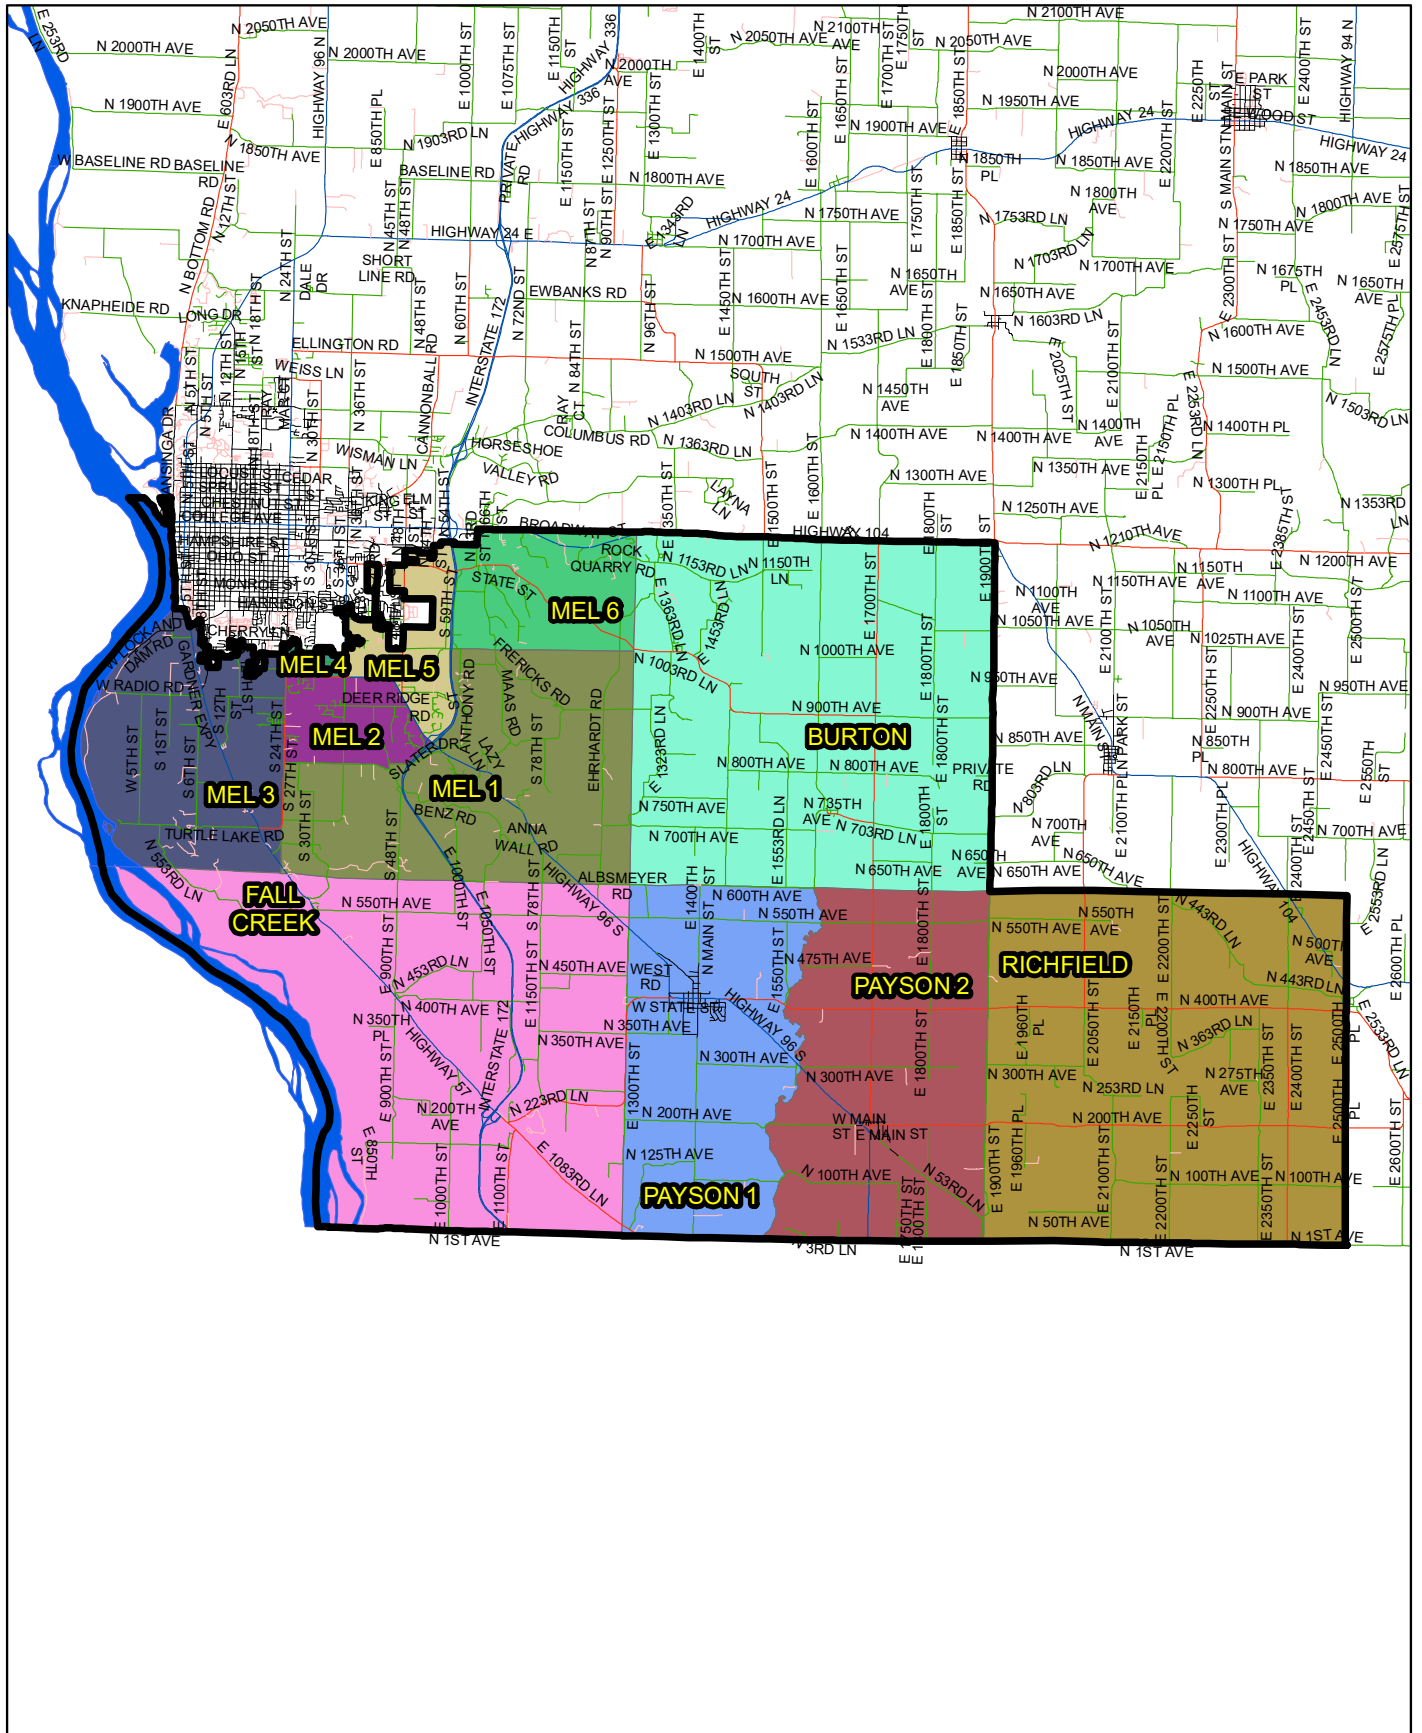

County Board District 6 is completely rural district along the north edge of the county and continuing along the far east part of the county.

County Board District 6 contains the precincts of Beverly, Camp Point 1, Camp Point 2, Clayton, Columbus, Concord, Gilmer, Honey Creek, Houston, Keene, Liberty, Lima, Northeast, and McKee.

County Board - District 7

County Board District 7 is outside the southernmost edge of the City of Quincy and continuing along the southern part of the county.

County Board District 6 contains the precincts of Burton, Fall Creek, Melrose 1, Melrose 2, Melrose 3, Melrose 4, Melrose 5, Melrose 6, Payson 1, Payson 2, and Richfield.

County Board District 1

County Board District 2

County Board District 4

County Board District 5

County Board District 5 (map 2)

County Board District 5 (map 3)

County Board District 6

County Board District 7

Quincy Wards

City of Quincy – Ward 1

City of Quincy Ward 1 is located in the Northwest portion of the City of Quincy.

City of Quincy Ward 1 contains Quincy Precincts 1, 2, 3, 4 and 8 and the Portions of Riverside 2 and 3 that have been annexed into the city of Quincy.