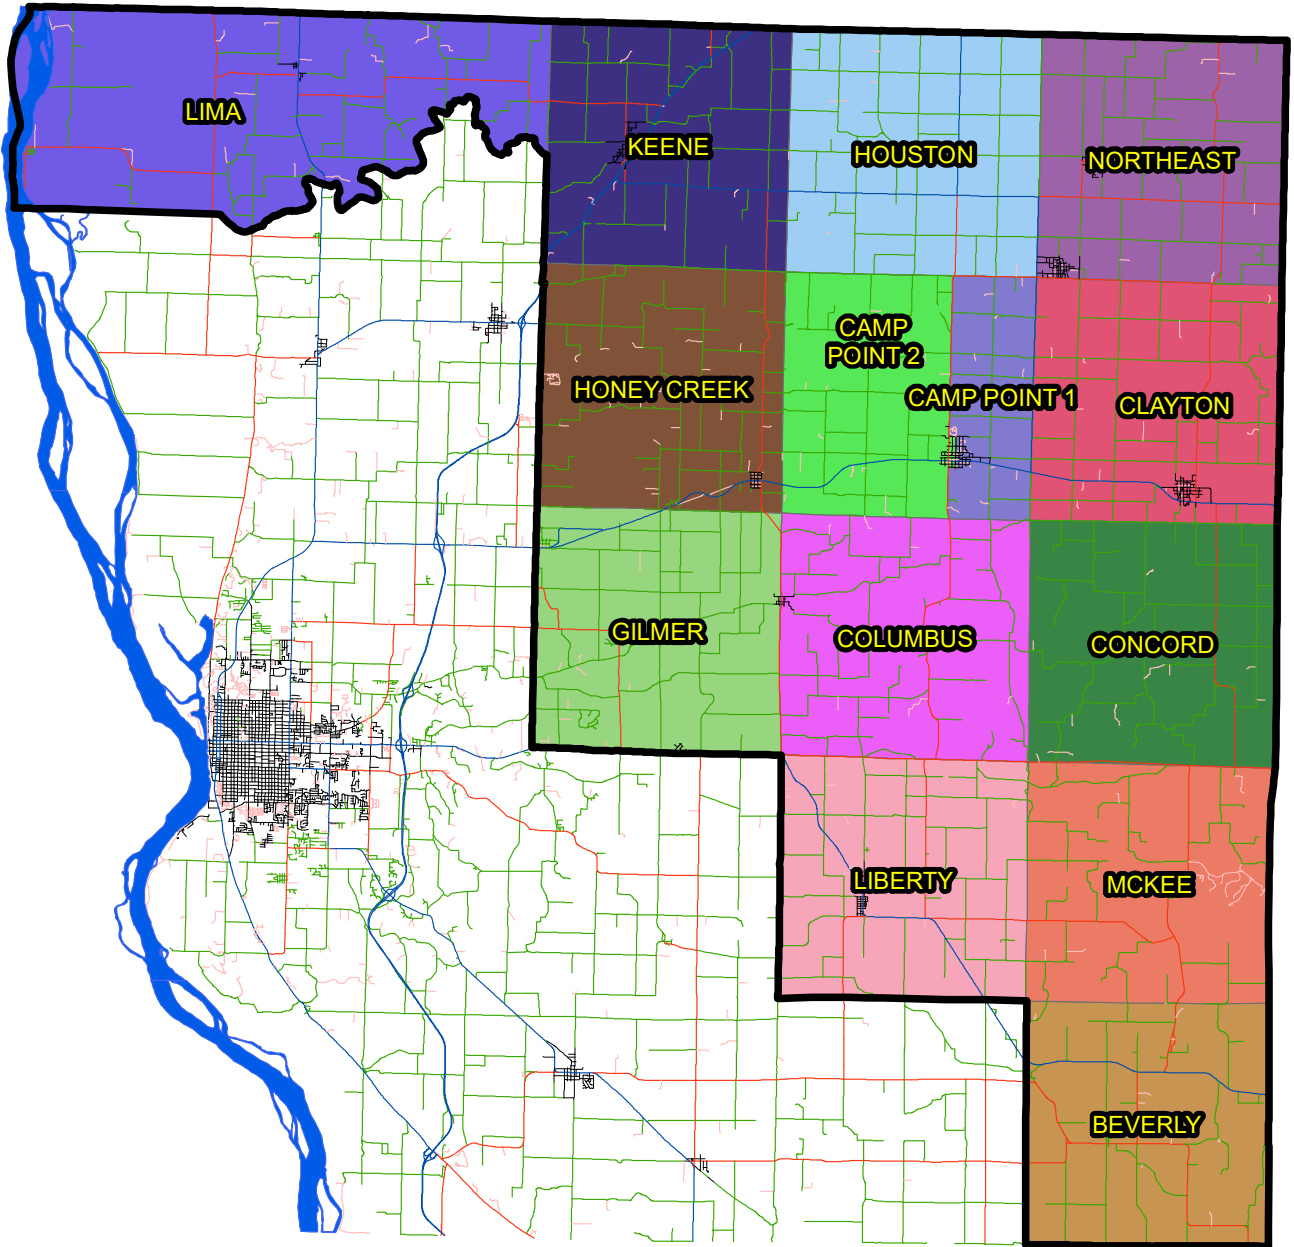

County Board District 6 is completely rural district along the north edge of the county and continuing along the far east part of the county.

County Board District 6 contains the precincts of Beverly, Camp Point 1, Camp Point 2, Clayton, Columbus, Concord, Gilmer, Honey Creek, Houston, Keene, Liberty, Lima, Northeast, and McKee.

County Board - District 7

County Board District 7 is outside the southernmost edge of the City of Quincy and continuing along the southern part of the county.

County Board District 6 contains the precincts of Burton, Fall Creek, Melrose 1, Melrose 2, Melrose 3, Melrose 4, Melrose 5, Melrose 6, Payson 1, Payson 2, and Richfield.

County Board District 1

County Board District 2

County Board District 4

County Board District 5

County Board District 5 (map 2)

County Board District 5 (map 3)

County Board District 6

County Board District 7

Quincy Wards

City of Quincy – Ward 1

City of Quincy Ward 1 is located in the Northwest portion of the City of Quincy.

City of Quincy Ward 1 contains Quincy Precincts 1, 2, 3, 4 and 8 and the Portions of Riverside 2 and 3 that have been annexed into the city of Quincy.