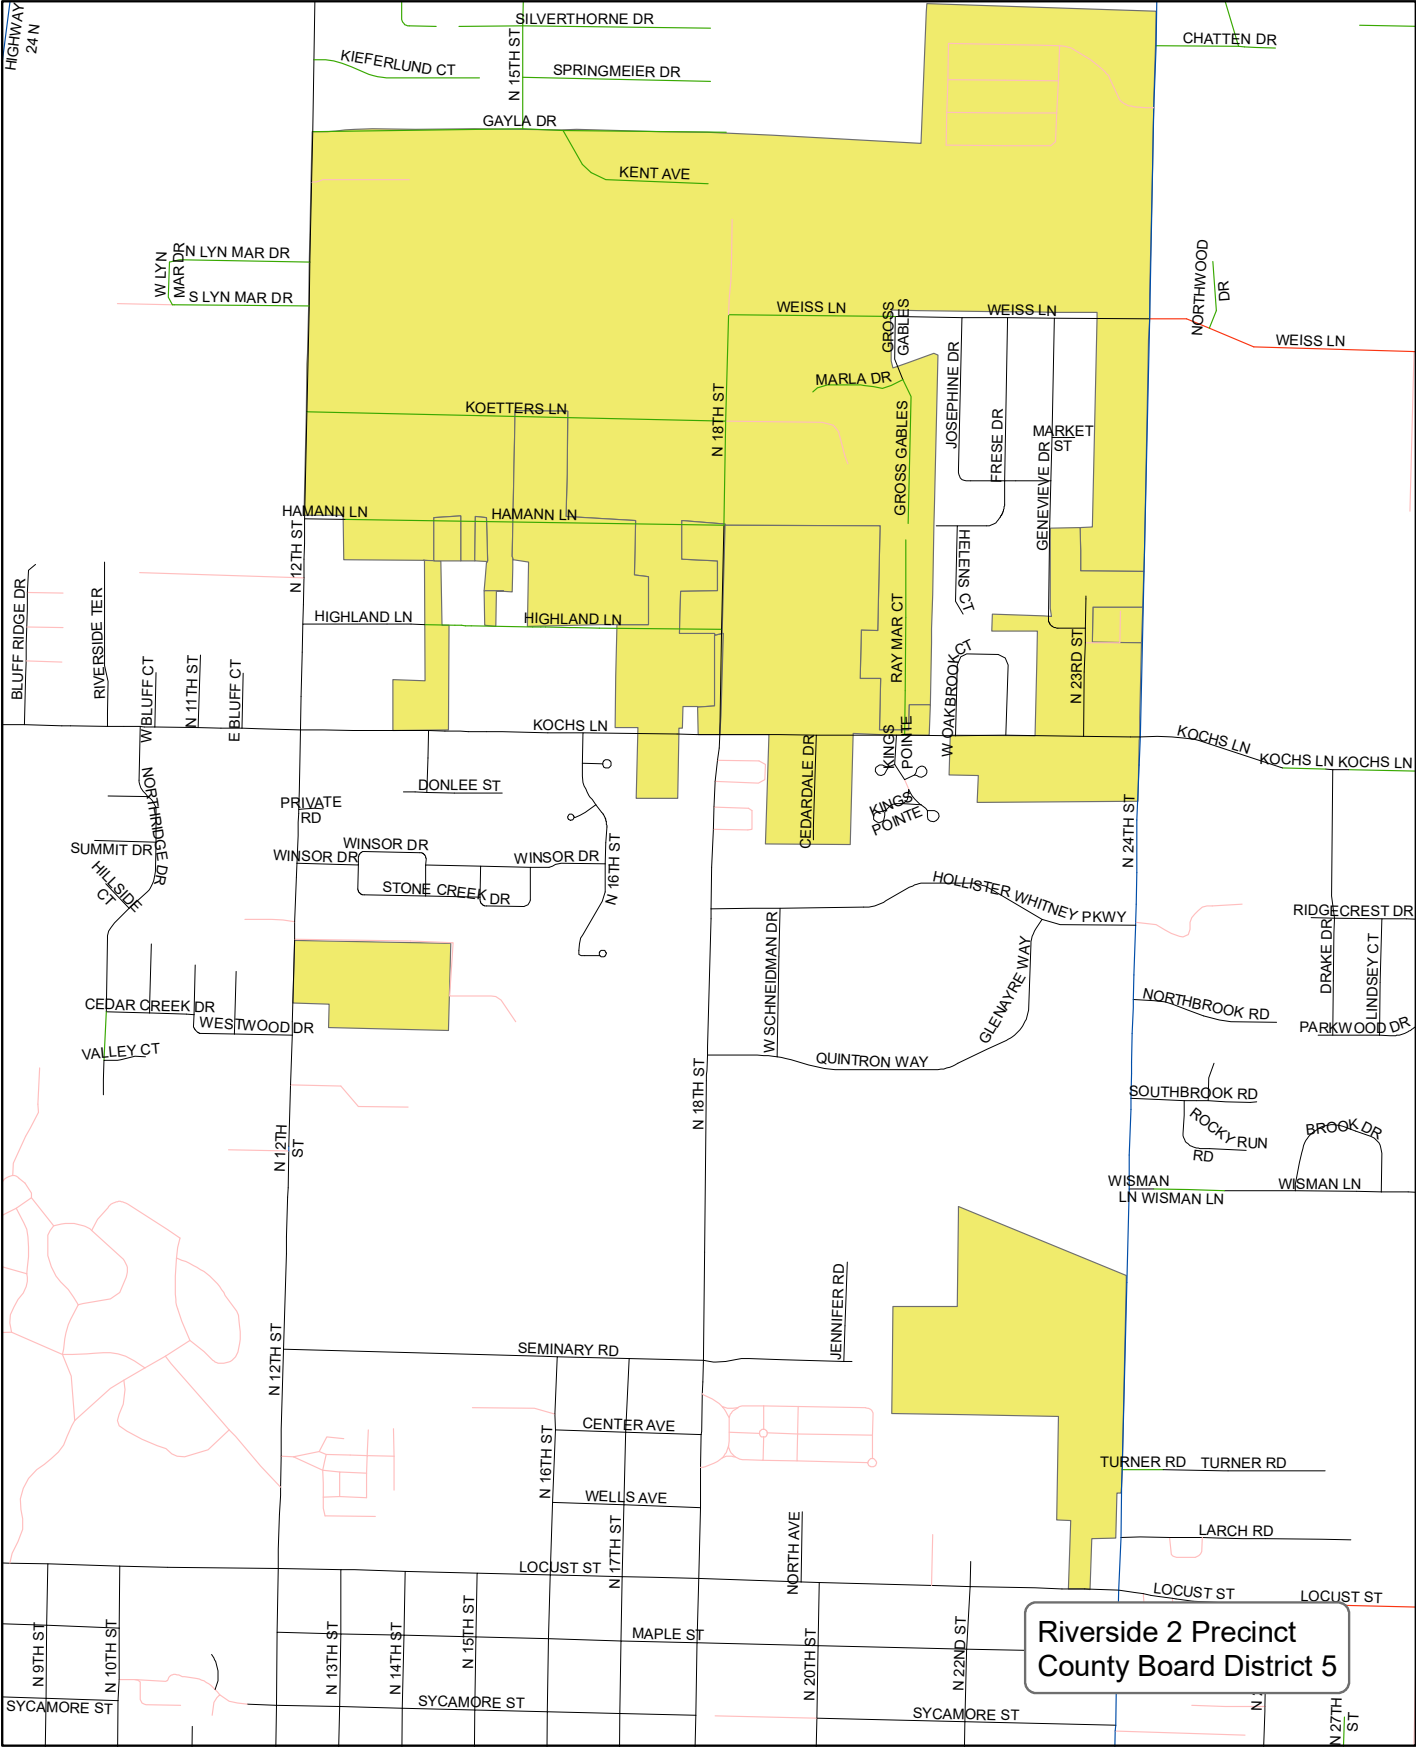

Adams County is in the:

15th CONGRESSIONAL DISTRICT
94TH, 99TH, & 100TH REPRESENTATIVE DISTRICT
47TH & 50TH LEGISLATIVE DISTRICT

Adams County, IL Voter Information

Index to maps

	page
County Board Districts (full map)	1
County Board District Descriptions.....	2
County Board District 1.....	3
County Board District 2.....	4
County Board District 3.....	5
County Board District 4.....	6
County Board District 5.....	7
County Board District 5(map 2).....	8
County Board District 5(map 3).....	9
County Board District 6.....	10
County Board District 7.....	11
City of Quincy Wards (full map)	12
City of Quincy Ward Descriptions.....	13
City of Quincy Ward 1.....	14
City of Quincy Ward 2.....	15
City of Quincy Ward 3.....	16
City of Quincy Ward 4.....	17
City of Quincy Ward 5.....	18
City of Quincy Ward 6.....	19
City of Quincy Ward 7.....	20
Precincts	21
Beverly.....	22
Burton.....	23
Camp Point 1 & 2.....	24
Clayton.....	25
Columbus.....	26
Concord.....	27
Ellington 1.....	28
Ellington 2.....	29
Ellington 3.....	30
Fall Creek.....	31
Gilmer.....	32
Honey Creek.....	33
Houston.....	34
Keene.....	35
Liberty.....	36
Lima.....	37
McKee.....	38
Melrose 1.....	39
Melrose 2.....	40
Melrose 3.....	41
Melrose 4.....	42
Melrose 5.....	43
Melrose 6.....	44
Mendon 1.....	45
Mendon 2.....	46

County Board - District 7

County Board District 7 is outside the southernmost edge of the City of Quincy and continuing along the southern part of the county.

County Board District 6 contains the precincts of Burton, Fall Creek, Melrose 1, Melrose 2, Melrose 3, Melrose 4, Melrose 5, Melrose 6, Payson 1, Payson 2, and Richfield.

Quincy Precinct 34

Quincy Precinct 35

Quincy Precinct 36

Quincy Precinct 37

Quincy Precinct 38

Quincy Precinct 39

Quincy Precinct 40

Richfield

Richfield Precinct
County Board District 7

Riverside 1

Riverside 2

Riverside 3

Note:

To view a current list of polling places in Adams County please visit the County Clerk's website.