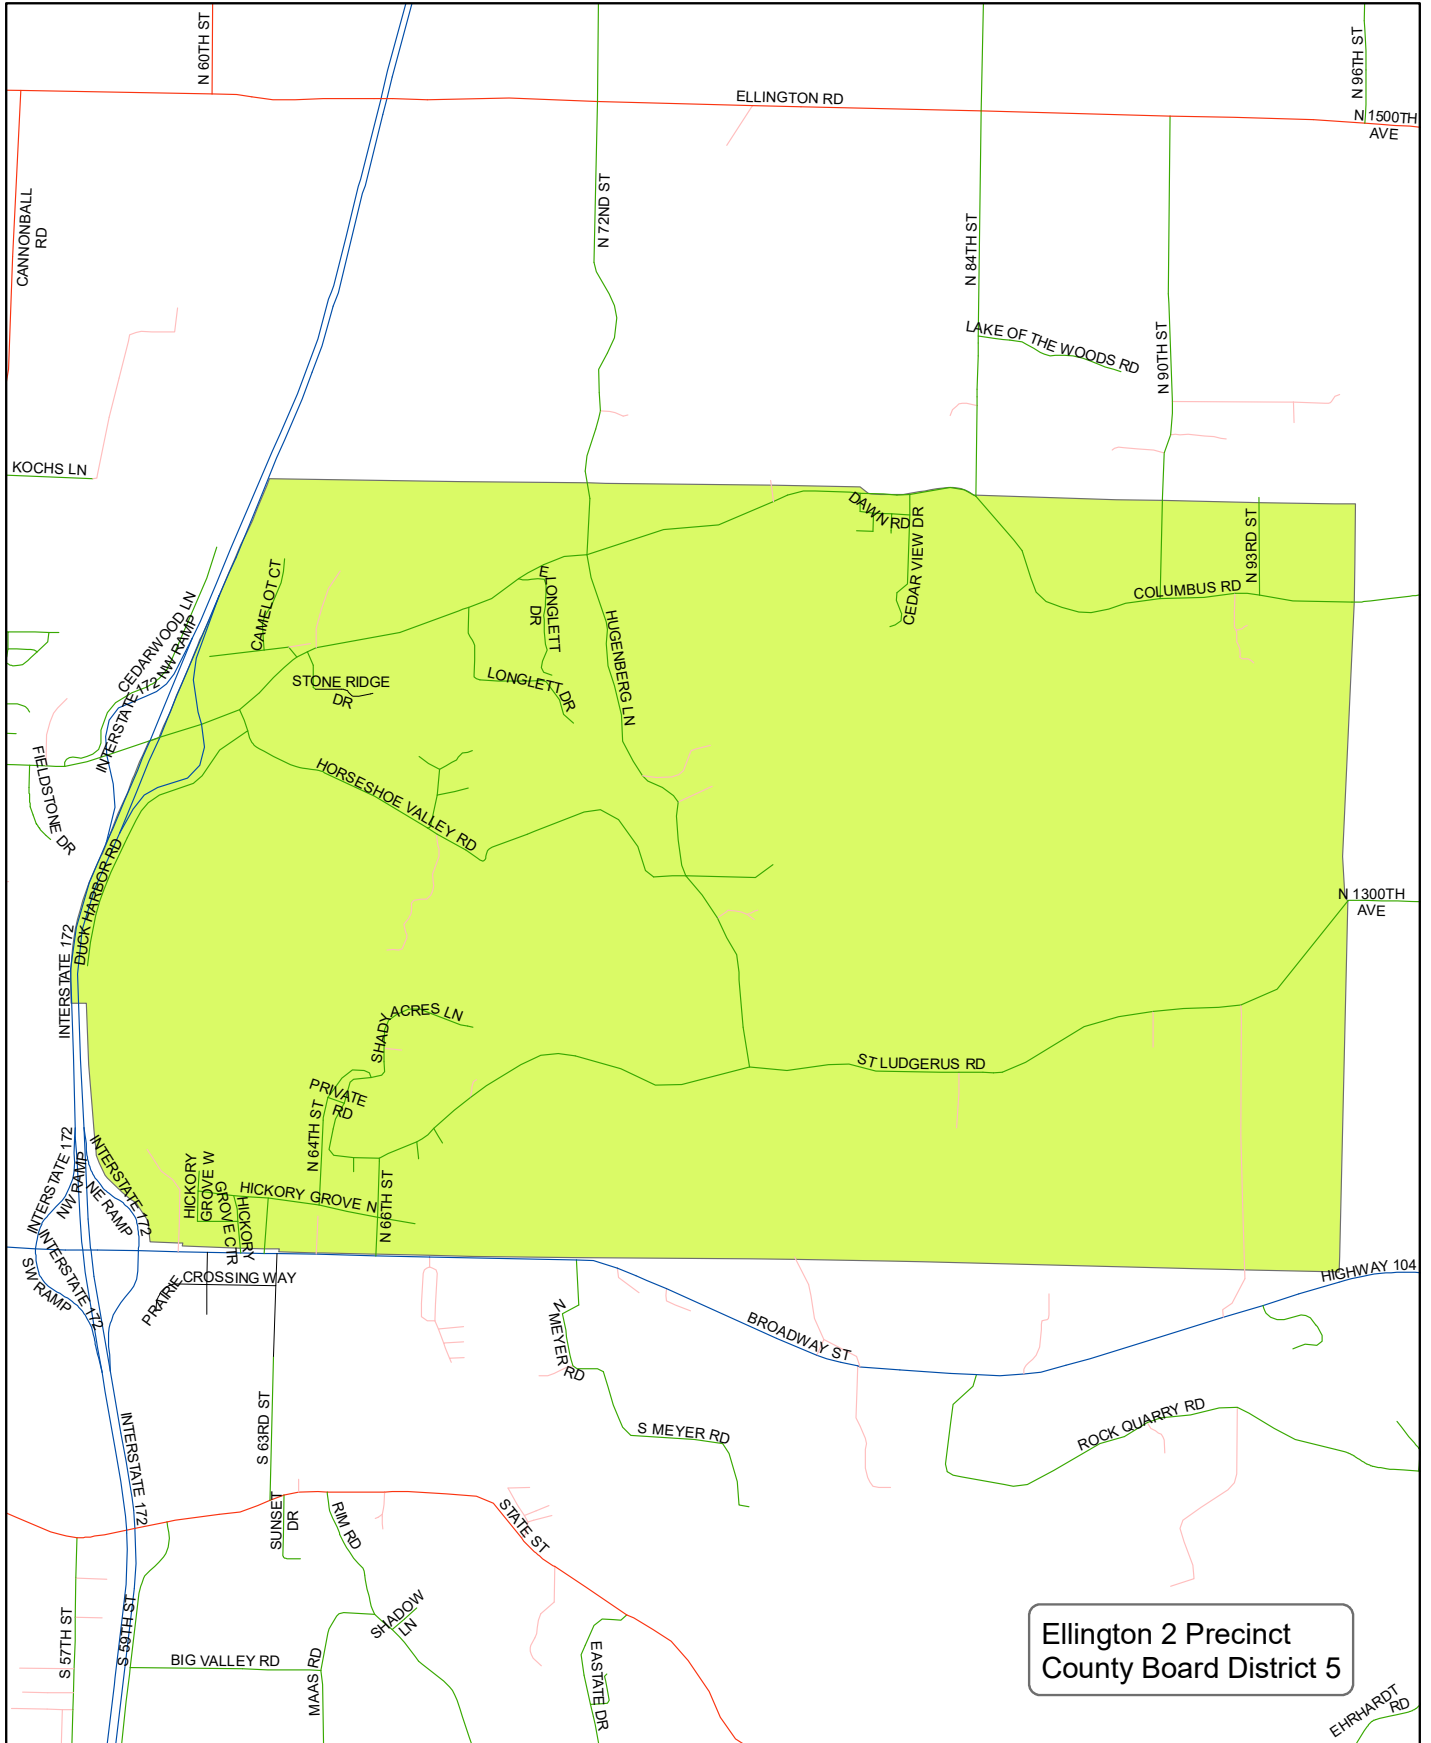

Ellington 2

Ellington 2 Precinct
County Board District 5